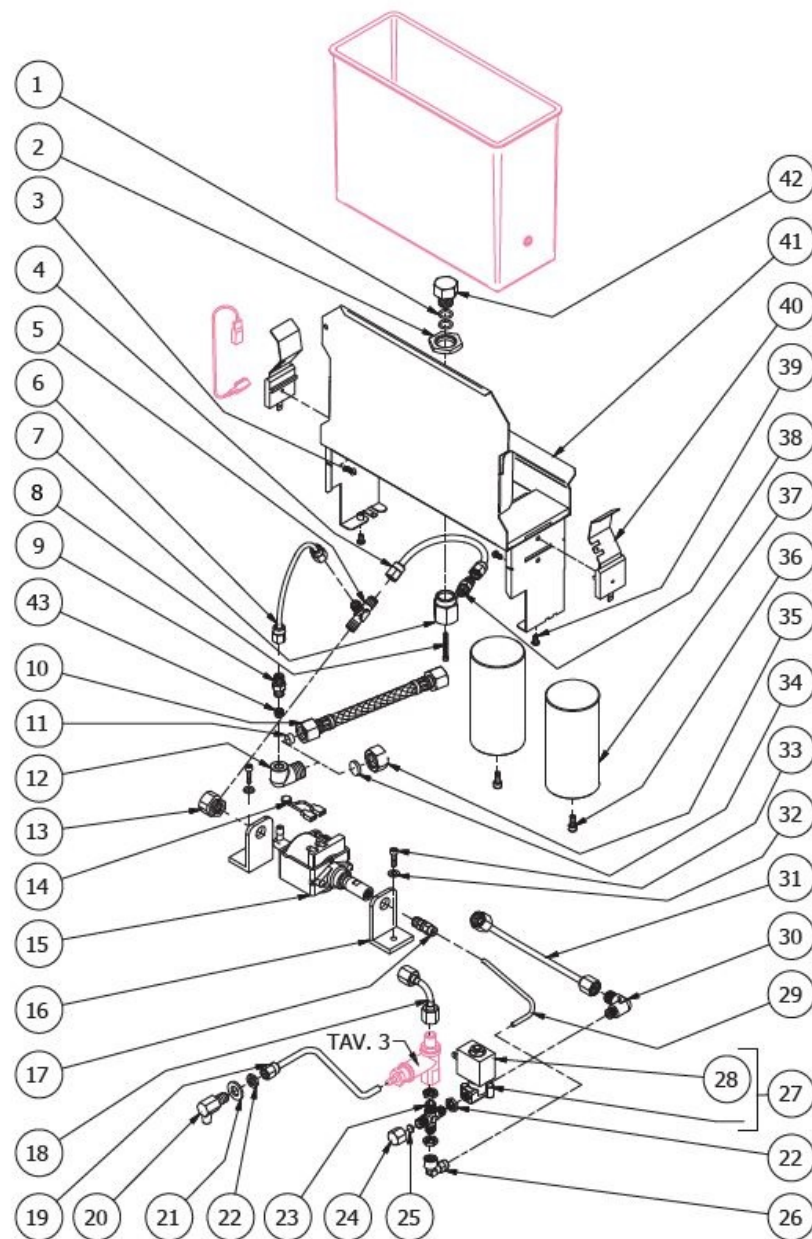

BEZZERA

STREGA

TABLE 2A
STREGA Mod. TOP

POS	CODE	DESCRIPTION
1	7496076	OR GASKET 112 EPDM 70SH
2	5221830	NUT M20 H5 OT
3	7809806	SCREW TC M 3,5X8 PLASTITE
4	5194598LL	HOSE
5	7304514TR	FITTING
6	5194597LL	PUMP LOAD HOSE
7	5225228	FITTING M20 H28.5 OT
8	7826206	SCREW TCI M3X30 UNI 6107 OT
9	7304502LA	STRAIGHT FITTING 1/8
10	7200512	FLEXIBLE HOSE
10	7200514	FLEXIBLE HOSE 3/8
11	5471032	FILTER
11	7492004	GASKET D8.5 X 4.2 X 1.5
12	5301519	UNION ELBOW 3/8
12	7304507TR	UNION ELBOW 1/8
13	5225278	FITTING
14	7634816	THERMIC SAFETY DEVICE 100°C AUTOMATIC
15	7731018	VIBRATION PUMP EX5 100V C/OR
15	7731019	VIBRATION PUMP EX5 120V WITH OR
15	7731022	VIBRATION PUMP EX5 220V 60HZ WITH OR
15	7731020	VIBRATION PUMP EX5 230V WITH OR
15	7731021	VIBRATION PUMP EX5 240V WITH OR
16	7470602	VIBRATION-DAMPING
17	7303036TR	STRAIGHT FITTING 1/8
18	5162236.01LL	SURPRESSION VALVE - HEAT EXCHANGER HOSE
19	5194559LL	SURPRESSION VALVE HOSE
20	5283018CM	DRAIN FITTING FOR SURPRESSION VALVE 1/8•G CHROMED
21	7815001	WASHER D10 UNI 6592 A2
22	5221844	NUT 1/8
23	7304001TR	UNION 1/8

BEZZERA

STREGA

TABLE 2A
STREGA Mod. TOP