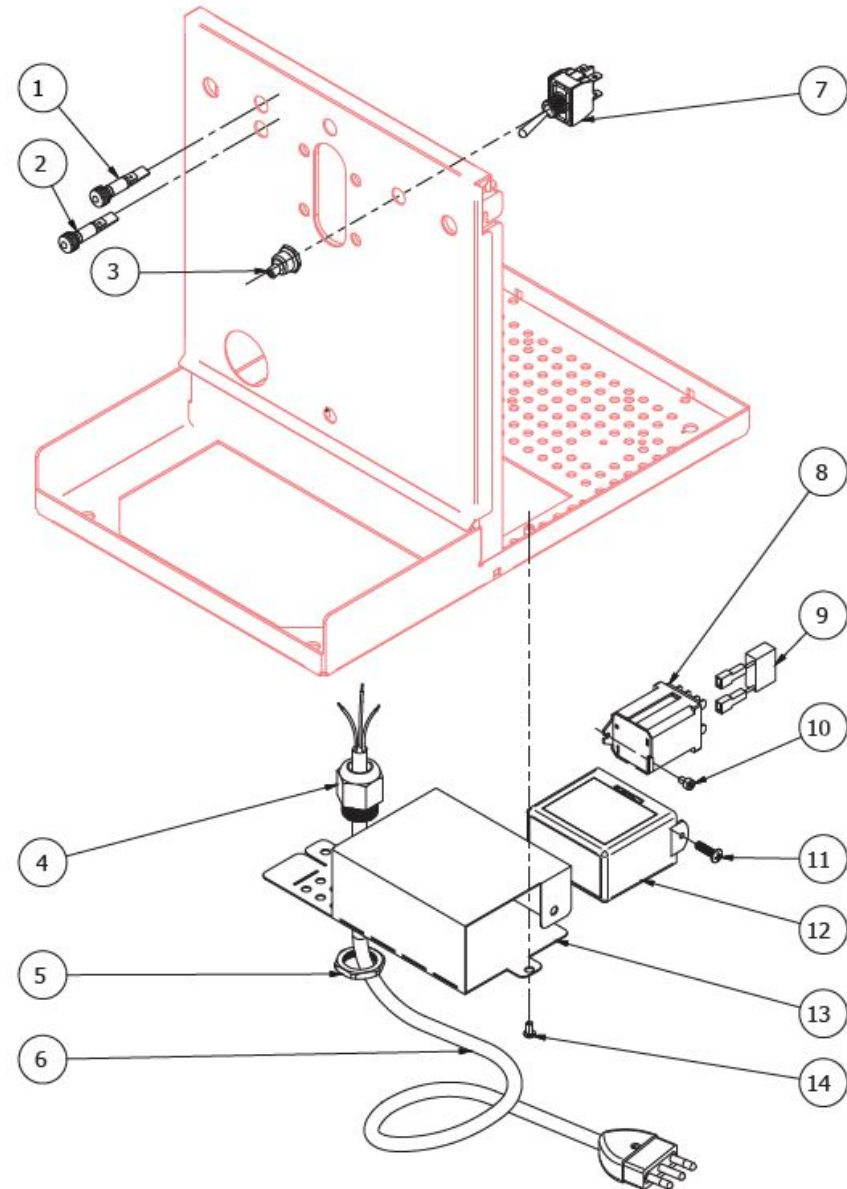

BEZZERA**STREGA**TABLE 7 - (up to 01/03/2016)
STREGA

BEZZERA

STREGA

TABLE 7 - (from 02/03/2016)
STREGA

POS	CODE	DESCRIPTION
1	7633624	GREEN LAMP
2	7633625	ORANGE LAMP
3	7372507	SWTCH PROTECTION PLASTIC
4	7614007	CABLE-PRESS PG13,5
5	7614006	NUT PG13,5
6	7551001	CABLE WITH USA PLUG 125V 15A
6	7551003	CABLE WITH USA PLUG 250V 20A
6	7555001	CABLE WITH SCHUKO PLUG
6	7554001	CABLE WITH ENGLISH PLUG
6	7552001	CABLE WITH AUSTRALIAN PLUG
6	7555003	CABLE WITH SWITZERLAND PLUG
7	7633326	BIPOLAR SWITCH LEVER
8	7635419	RELAY 16A 220/230V
8	7635420	RELAY 16A 240V
8	7635403	RELAY 30A 110V (only TOP version)
8	7635410	RELAY 30A 220/230V (only TOP version)
8	7635401	RELAY 30A 240V (only TOP version)
8	7635418	RELAY 16A 110V
9	7663005R	FILTER RC
10	7816017	SCREW TCEI M4X6
11	7819404	TAPPING SCREW TPS D4.8X16 UNI 6955 A2
12	7661043.01PR	LEVEL REGULATOR 3 PROBES 220/240V
12	7661033.02PR	LEVEL REGULATOR 3 PROBES 110/120V
13	5035709.01LL	ELECTRIC PARTS SUPPORT PLATE
13	5035718.01LL	ELECTRIC PARTS SUPPORT PLATE (only TOP version)
14	7819908	SCREW TTEI M4X8

BEZZERA

STREGA

TABLE 7 - (from 02/03/2016)
STREGA

BEZZERA

STREGA

TABLE 8 - (up to 02/12/2012)
STREGA

POS	CODE	DESCRIPTION
1	5286017TW	FILTER-HOLDER
2	5471527	FILTER-HOLDER SPRING D1.2 AISI 302
3	7371502	KNOB POLISHED
4	5471026.01	FILTER 2 CUPS 14 GRAMS WITH RUN CHANNEL
4	5471035	FILTER 2 CUPS 16 GRAMS AISI 304 WITH RUN CHANNEL
4	5471021.01	FILTER 2 CUPS 12 GRAMS AISI 304 WITH RUN CHANNEL
5	7305007TW	SPOUT 2 WAY
6	5373915CM	KNOB CHROME CAP
7	5471031.01	FILTER 1 CUP 8 GRAMS WITH RUN CHANNEL
8	5372101	MEASURER
9	5373001	COFFEE-PRESS
10	7990603	CLEANING BRUSH
11	7305006TW	SPOUT 1 WAY
12	5965582R	ASSEMBLY FILTER-HOLDER 2 CUPS
13	5965581R	ASSEMBLY FILTER-HOLDER 1 CUP