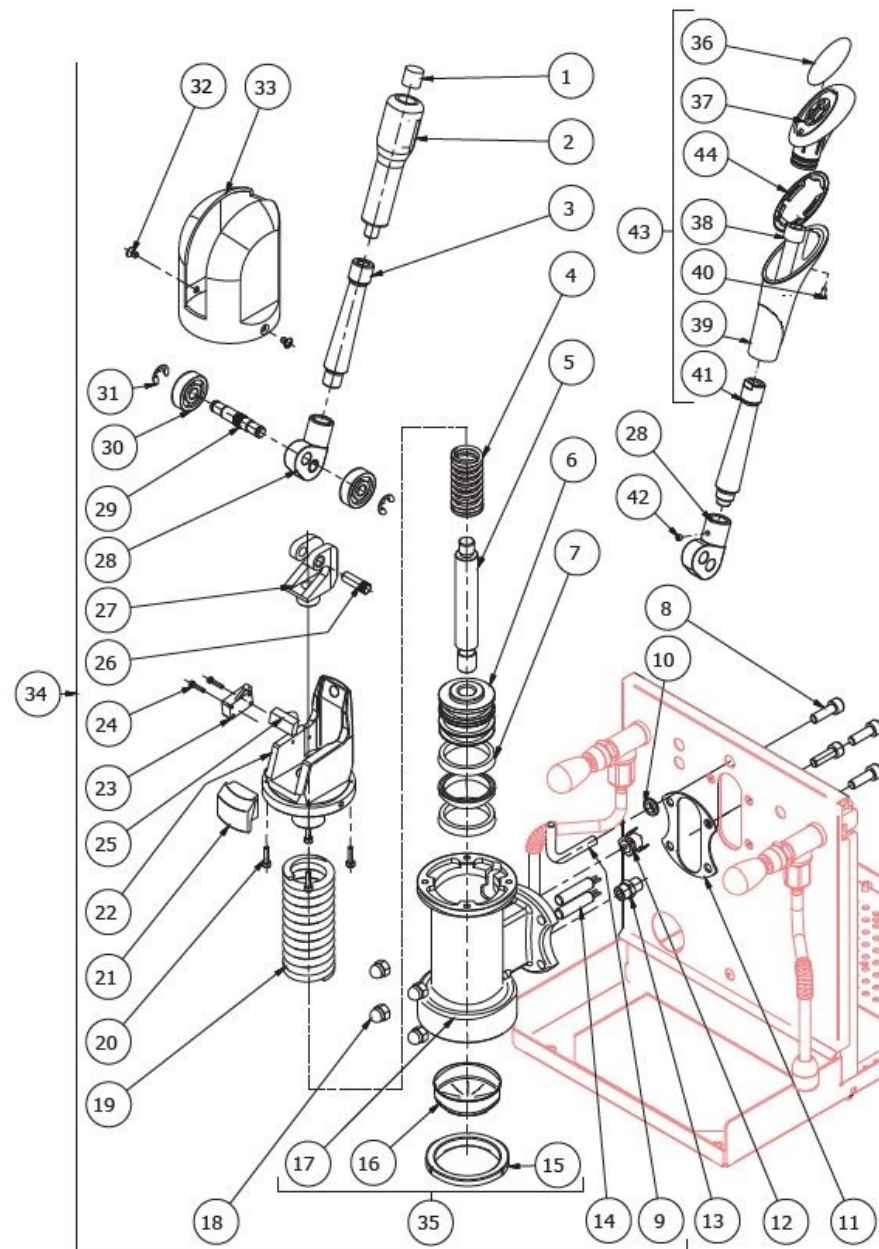

BEZZERA

STREGA

TABLE 5
STREGA

POS	CODE	DESCRIPTION
1	5373915CM	KNOB CHROME CAP
2	7371502	KNOB POLISHED
3	5263202CM	LEVER CHROMED
4	5471538	SPRING
5	5260201	SHAFT<!--</td-->
6	5224201	PISTON
7	7491001	LIP SEAL D51 X 41 X 8 NBR
8	7816015	SCREW TCEI M8X25
9	5163284CM	HOSE
10	7613007	FAIRLEAD M17V 3121145 RUBBER
11	7493017	INSULATING
12	7634808	THERMIC SAFETY DEVICE 250V 95°C AUTOMATIC
13	5302009	STRAIGHT FITTING M12 X 1/4
14	5963098.01	ASSEMBLY HEATING ELEMENT 220/240V
14	5963097.01	ASSEMBLY HEATING ELEMENT 110V
15	7493020	UNDERCUP GASKET
16	5470512	SHOWER D58X19
17	5283052TW	LEVER GROUP BODY
18	5221863CM	CAP NUT M8 CHROMED
19	5471537	SPRING D46 X 130 INOX
20	7816004	SCREW TCEI M4 X 16
21	5473002.01	BOTTOM VIBRATION DAMPER
22	5287507	BEARING SLIDE HEAD
23	5963110.01	MICROSWITCH WIRED (only TANK-TOP version)
24	7826203	SCREW TCI M3X14 (only TANK-TOP version)
25	5473001	UPPER VIBRATION DAMPER
26	5244007CN	STUD D9 X 29 CARBONITRIDED
27	5284501.01NC	GROUP FORK OT NICKEL-PLATED
28	5287003NC	ARTICULATION M16 OT NICKEL-PLATED
29	5244006	STUD D11 X 61

BEZZERA

STREGA

TABLE 5
STREGA