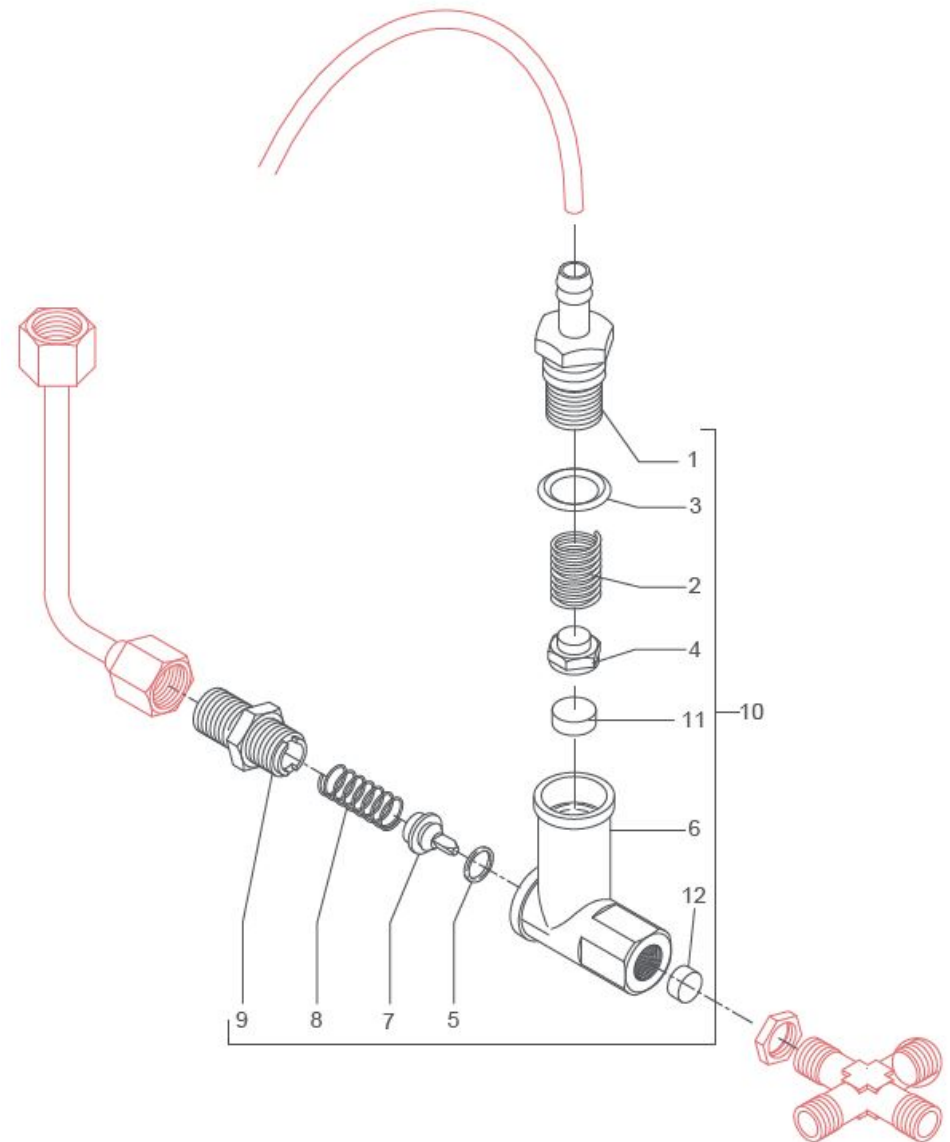

BEZZERA

STREGA

TABLE 3 - (from 31/10/2012)
STREGA

POS	CODE	DESCRIPTION
1	5302017TP	STRAIGHT FITTING M12 H26.5 OT
2	5471505	SPRING
3	5224615TP	GASKET-HOLDER
4	7496018	OR GASKET 105 VITON
5	5283053TP	SURPRESSION VALVE BODY
6	5493042	GASKET D.11X3
7	5224620TP	GASKET-HOLDER
8	5471539	CALIBRATED SPRING D.1,6
9	7496052	OR GASKET 114
10	5302077TP	RUBBER-HOLDER FITTING
11	5965212.01AL	ASSEMBLY SURPRESSION VALVE 12BAR
12	5471019	INOX WIRE FILER D8,5X5 AISI304

BEZZERA

STREGA

TABLE 3 - (from 31/10/2012)
STREGA