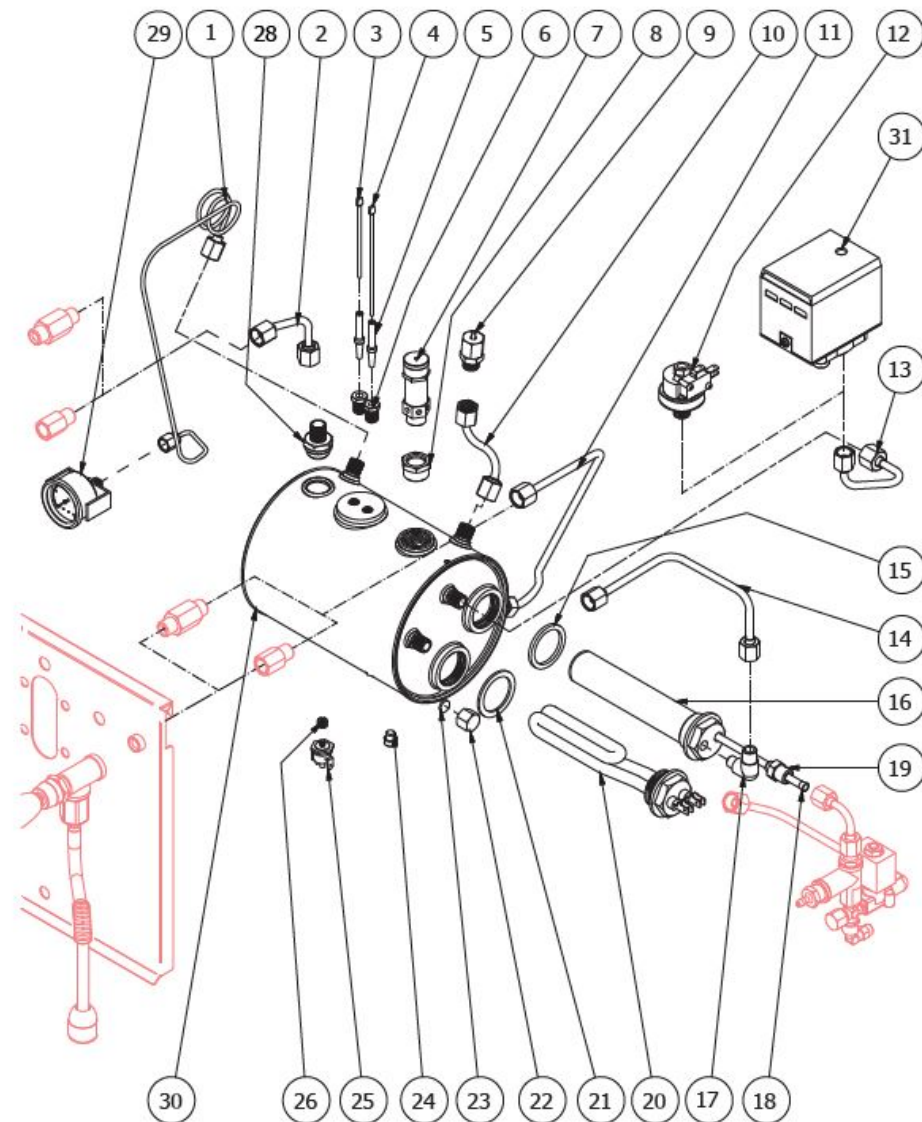

BEZZERA**STREGA**TABLE 3 - (from 31/10/2012)
STREGA

BEZZERA

STREGA

TABLE 4
STREGA

POS	CODE	DESCRIPTION
1	7400901	PRESSURE GAUGE CAPILLARY
2	5162234LL	STEAM TAP HOSE
3	5265819	LEVEL PROBE D3 X 80 X 6.3
4	5265812	MINIMUM LEVEL PROBE D3 X 110 X 4.8
5	5192001	PROBE SHEATH D8 X 45 HOLE D3 PTFE
6	5225205	STRAIGHT FITTING M10 OT
7	7452509.02	SAFETY VALVE (from 01.03.11)
8	5225413	REDUCTION GEAR 1/2
9	7452511	VALVE
10	5162239.01LL	VALVE HOSE
11	5162233LL	WATER TAP HOSE
12	7433013	PRESSOSTAT XP/100 1/4
13	5162288LL	PRESSURE SWITCH HOSE
14	5162318LL	EXCHANGER HOSE-GROUP
15	5495007	GASKET D32 X 3 BRASS
16	5329019DC-AL	2 HOLES HEAT EXCHANGER 140MM
17	5301504TR	UNION ELBOW 1/8
18	5192301	SUCTION HOSE D6 L=130MM PTFE
19	5302006TP	STRAIGHT FITTING 1/8
20	5721127TP	HEATING ELEMENT 1350 110V
20	5722240TP	HEATING ELEMENT COPPER 220/240V - 1250/1450W
21	5492025	GASKET D42x32x2 PTFE
22	5221813	CAP NUT M12
23	5492008	GASKET D10.5 X 2
24	5227002	SCREW M8 X 6 OT
25	7434009	THERMOSTAT MANUAL 16A 135°C
26	5227007	DOWEL M8 X 6 HOLE M4
28	5302005	STRAIGHT FITTING 3/8
29	7432522	PRESSURE GAUGE D40 3BAR
30	5320501.02BL	ASSEMBLY BOILER POLISHED

BEZZERA

STREGA

TABLE 4
STREGA

BEZZERA**STREGA**TABLE 4
STREGA

POS	CODE	DESCRIPTION
31	7433001	PRESSURE SWITCH P302/6 30A (only TOP version)

BEZZERA**STREGA**TABLE 4
STREGA

BEZZERA

STREGA