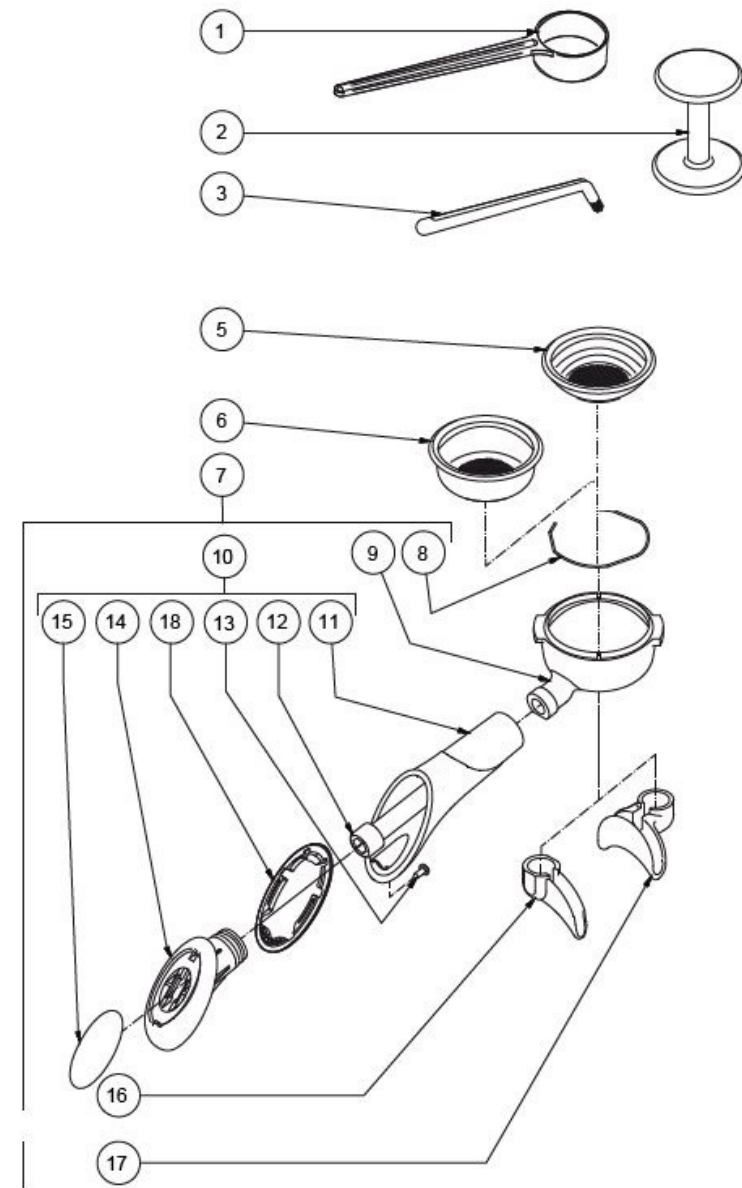

BEZZERA

STREGA

TABLE 8 - (up to 02/12/2012)
STREGA

BEZZERA

STREGA

TABLE 8 - (from 03/12/2012)
STREGA

POS	CODE	DESCRIPTION
1	5372101	MEASURER
1	5372101	MEASURER
2	5373001	COFFEE-PRESS
2	5373001	COFFEE-PRESS
3	7990603	CLEANING BRUSH
3	7990603	CLEANING BRUSH
5	5471031.01	FILTER 1 CUP 8 GRAMS WITH RUN CHANNEL
5	5471031.01	FILTER 1 CUP 8 GRAMS WITH RUN CHANNEL
6	5471021.01	FILTER 2 CUPS 12 GRAMS AISI 304 WITH RUN CHANNEL
6	5471026.01	FILTER 2 CUPS 14 GRAMS WITH RUN CHANNEL
6	5471035	FILTER 2 CUPS 16 GRAMS AISI 304 WITH RUN CHANNEL
6	5471021.01	FILTER 2 CUPS 12 GRAMS AISI 304 WITH RUN CHANNEL
6	5471026.01	FILTER 2 CUPS 14 GRAMS WITH RUN CHANNEL
6	5471035	FILTER 2 CUPS 16 GRAMS AISI 304 WITH RUN CHANNEL
7	5965592.01R	ASSEMBLY FILTER-HOLDER 1 CUP
7	5965591.01R	ASSEMBLY FILTER-HOLDER 2 CUPS
7	5965592.01R	ASSEMBLY FILTER-HOLDER 1 CUP
7	5965591.01R	ASSEMBLY FILTER-HOLDER 2 CUPS
8	5471527	FILTER-HOLDER SPRING D1.2 AISI 302
8	5471527	FILTER-HOLDER SPRING D1.2 AISI 302
9	5286017TW	FILTER-HOLDER
9	5286017TW	FILTER-HOLDER
10	5978508.01	KNOB
10	5978508.01	KNOB
11	5371203	HANDLE
11	5371203	HANDLE
12	7816026	SCREW TCEI M12X60
12	7816026	SCREW TCEI M12X60
13	7809810	SCREW TC M3.5X8
13	7809806	SCREW TC M 3,5X8 PLASTITE

BEZZERA

STREGA

TABLE 8 - (from 03/12/2012)
STREGA

BEZZERA**STREGA**TABLE 8 - (from 03/12/2012)
STREGA

POS	CODE	DESCRIPTION
13	7809810	SCREW TC M3.5X8
13	7809806	SCREW TC M 3,5X8 PLASTITE
14	5371204	PLUG CHROMED
14	5371204	PLUG CHROMED
15	5371205	PLATE WITH LOGO
15	5371205	PLATE WITH LOGO
16	7305006TW	SPOUT 1 WAY
16	7305006TW	SPOUT 1 WAY
17	7305007TW	SPOUT 2 WAY
18	7493021	GASKET (from 19.06.15)