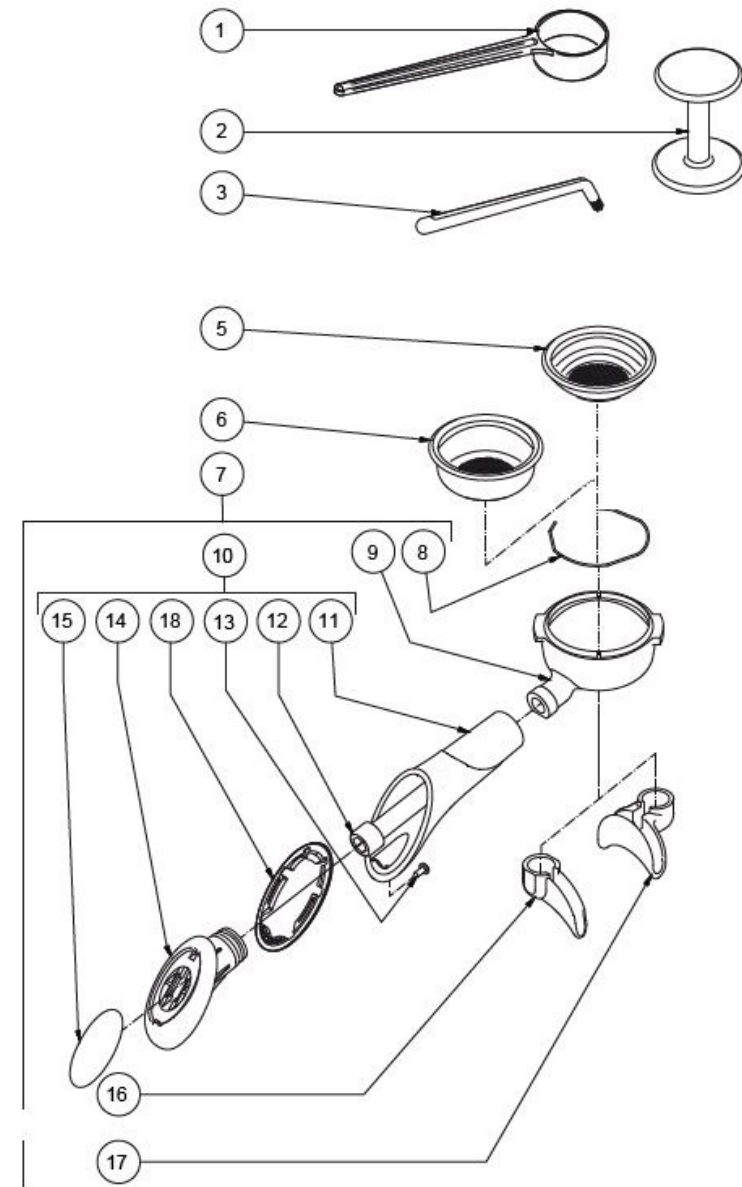

BEZZERA

STREGA

TABLE 8 - (from 03/12/2012)
STREGA

POS	CODE	DESCRIPTION
13	7809810	SCREW TC M3.5X8
13	7809806	SCREW TC M 3,5X8 PLASTITE
14	5371204	PLUG CHROMED
14	5371204	PLUG CHROMED
15	5371205	PLATE WITH LOGO
15	5371205	PLATE WITH LOGO
16	7305006TW	SPOUT 1 WAY
16	7305006TW	SPOUT 1 WAY
17	7305007TW	SPOUT 2 WAY
18	7493021	GASKET (from 19.06.15)

BEZZERA

STREGA

TABLE 8 - (from 03/12/2012)
STREGA