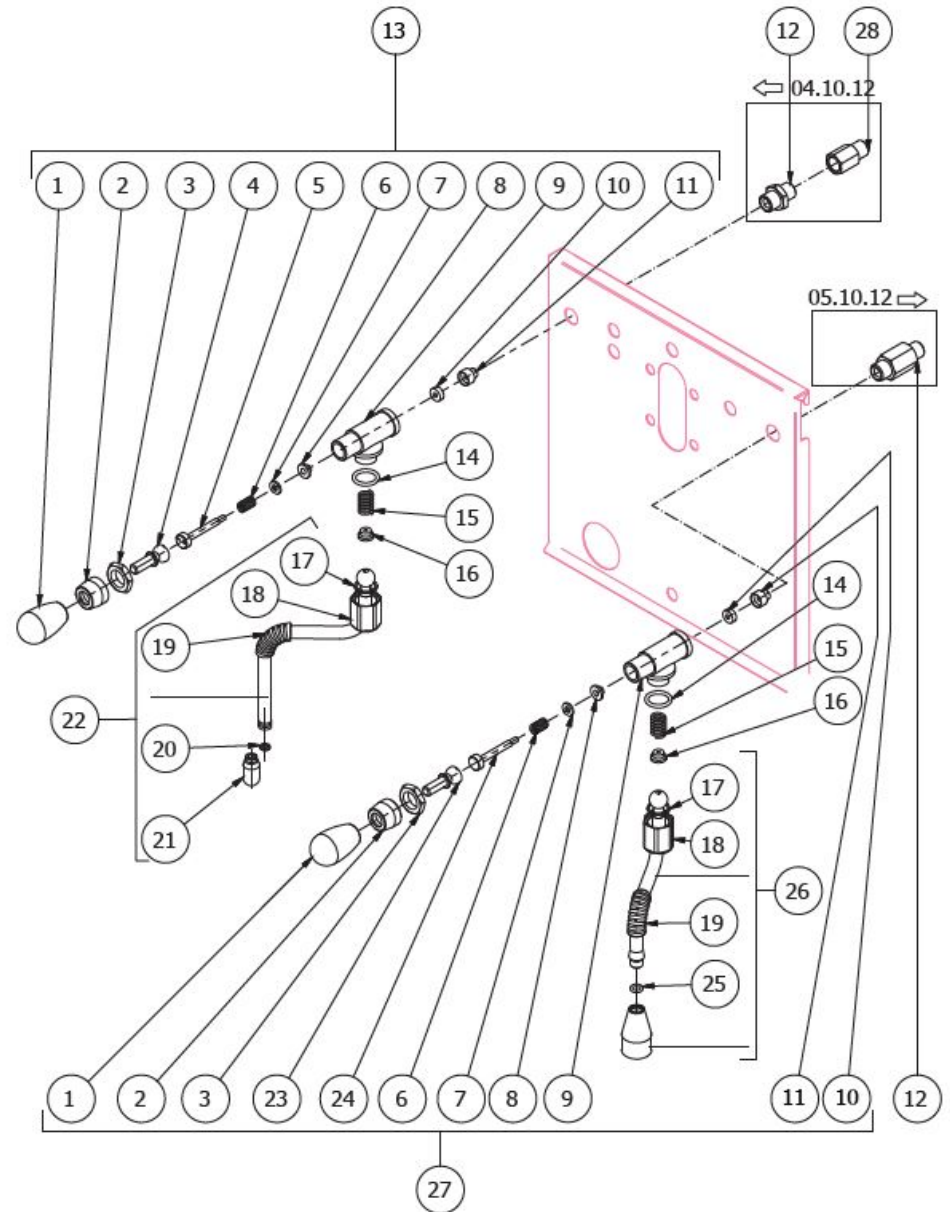

BEZZERA

STREGA

TABLE 6 - (up to 28/01/2014)
STREGA

POS	CODE	DESCRIPTION
1	7371511.01	LEVER KNOB
2	5222823CM	RING NUT 3/8
3	5221826CM	NUT 3/8
4	5225610	ARTICULATION M8 INOX
5	5260204DL	SHAFT D12X47
6	5471513	SPRING
7	5261801	WASHER D11
8	5494004	GASKET D12 X 6 PTFE GRAPHITIZED
9	5283047TW	TAP BODY OT
10	5496042	GASKET D11X4X4 EPT 70 (C6)
11	5224603TP	GASKET-HOLDER
12	5302079	FITTING M14XM13 (from 05.10.2012)
12	5225410TP	FITTING M14XM13 H26
13	5964085AL	ASSEMBLY TAP
14	7496072	OR GASKET 121
15	5471532	SPRING
16	5190501	COMPLETE CUP
17	7496073	OR GASKET 115 EP856
18	5221872TW	NUT 3/8
19	7371003	INSULATING
20	7496084	GASKET
21	7305014	TERMINAL 2 HOLES
22	7479990TW	ASSEMBLY STEAM HOSE TERMINAL 2 HOLES
23	5225608	ARTICULATION M8 INOX
24	5260203DL	SHAFT D12X47
25	7496084	GASKET
26	7479985TW	ASSEMBLY WATER HOSE
27	5964084AL	ASSEMBLY TAP
28	5302064	FITTING M/F M13x1

BEZZERA

STREGA

TABLE 6 - (up to 28/01/2014)
STREGA

TABLE 6 - (from 29/01/2014)
STREGA

POS	CODE	DESCRIPTION
1	7371511.01	LEVER KNOB
2	5222823CM	RING NUT 3/8
3	5221826CM	NUT 3/8
4	5225610	ARTICULATION M8 INOX
5	5260204DL	SHAFT D12X47
6	5471513	SPRING
7	5261801	WASHER D11
8	5494004	GASKET D12 X 6 PTFE GRAPHITIZED
9	5283055TW	TAP BODY OT FOR OR
10	5496042	GASKET D11X4X4 EPT 70 (C6)
11	5224603TP	GASKET-HOLDER
12	5225417TP	FITTING M14XM13 WHIT OR
13	5964085.01AL	ASSEMBLY TAP WITH OR
14	7496072	OR GASKET 121
15	5471532	SPRING
16	5190501	COMPLETE CUP
17	5494017	OR GASKET 115 EP856
18	5221872TW	NUT 3/8
19	7371003	INSULATING
20	7496084	GASKET
21	7305014	TERMINAL 2 HOLES
22	7479990.01TW	ASSEMBLY STEAM HOSE TERMINAL 2 HOLES
23	5225608	ARTICULATION M8 INOX
24	5260203DL	SHAFT D12X47
26	7479985.01TW	ASSEMBLY WATER HOSE
27	5964084.01AL	ASSEMBLY TAP WITH OR
28	7496052	OR GASKET 114