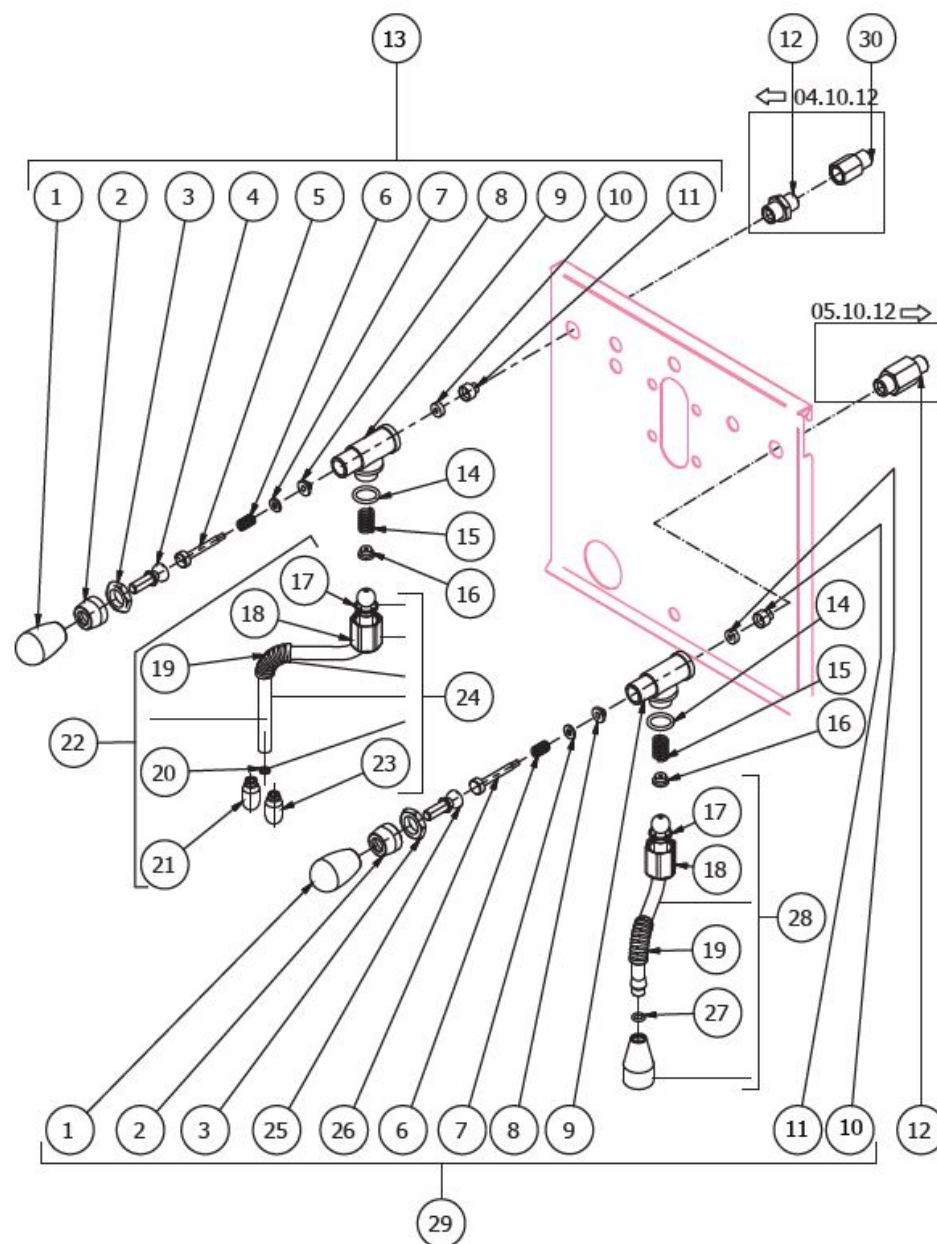

BEZZERA

STREGA

TABLE 5
STREGA

BEZZERA

STREGA

TABLE 6 - (up to 20/09/2011)
STREGA

POS	CODE	DESCRIPTION
1	7371511.01	LEVER KNOB
2	5222823CM	RING NUT 3/8
3	5221826CM	NUT 3/8
4	5225610	ARTICULATION M8 INOX
5	5260204DL	SHAFT D12X47
6	5471513	SPRING
7	5261801	WASHER D11
8	5494004	GASKET D12 X 6 PTFE GRAPHITIZED
9	5283047TW	TAP BODY OT
10	5496042	GASKET D11X4X4 EPT 70 (C6)
11	5224603TP	GASKET-HOLDER
12	5225410TP	FITTING M14XM13 H26
12	5302079	FITTING M14XM13 (from 05.10.2012)
13	5964085AL	ASSEMBLY TAP
14	7496072	OR GASKET 121
15	5471532	SPRING
16	5190501	COMPLETE CUP
17	7496073	OR GASKET 115 EP856
18	5221872TW	NUT 3/8
19	7371003	INSULATING
20	7496083	OR GASKET D4.5X1.5 NBR 70
21	7305010	TERMINAL 4 HOLES
22	7479958	ASSEMBLY STEAM HOSE TERMINAL 4 HOLES
23	7305013	TERMINAL 2 HOLES
24	7479975	ASSEMBLY STEAM HOSE TERMINAL 2 HOLES
25	5225608	ARTICULATION M8 INOX
26	5260203DL	SHAFT D12X47
27	7496084	GASKET
28	7479959	ASSEMBLY WATER HOSE
29	5964084AL	ASSEMBLY TAP

BEZZERA

STREGA

TABLE 6 - (up to 28/01/2014)
STREGA

POS	CODE	DESCRIPTION
1	7371511.01	LEVER KNOB
2	5222823CM	RING NUT 3/8
3	5221826CM	NUT 3/8
4	5225610	ARTICULATION M8 INOX
5	5260204DL	SHAFT D12X47
6	5471513	SPRING
7	5261801	WASHER D11
8	5494004	GASKET D12 X 6 PTFE GRAPHITIZED
9	5283047TW	TAP BODY OT
10	5496042	GASKET D11X4X4 EPT 70 (C6)
11	5224603TP	GASKET-HOLDER
12	5302079	FITTING M14XM13 (from 05.10.2012)
12	5225410TP	FITTING M14XM13 H26
13	5964085AL	ASSEMBLY TAP
14	7496072	OR GASKET 121
15	5471532	SPRING
16	5190501	COMPLETE CUP
17	7496073	OR GASKET 115 EP856
18	5221872TW	NUT 3/8
19	7371003	INSULATING
20	7496084	GASKET
21	7305014	TERMINAL 2 HOLES
22	7479990TW	ASSEMBLY STEAM HOSE TERMINAL 2 HOLES
23	5225608	ARTICULATION M8 INOX
24	5260203DL	SHAFT D12X47
25	7496084	GASKET
26	7479985TW	ASSEMBLY WATER HOSE
27	5964084AL	ASSEMBLY TAP
28	5302064	FITTING M/F M13x1