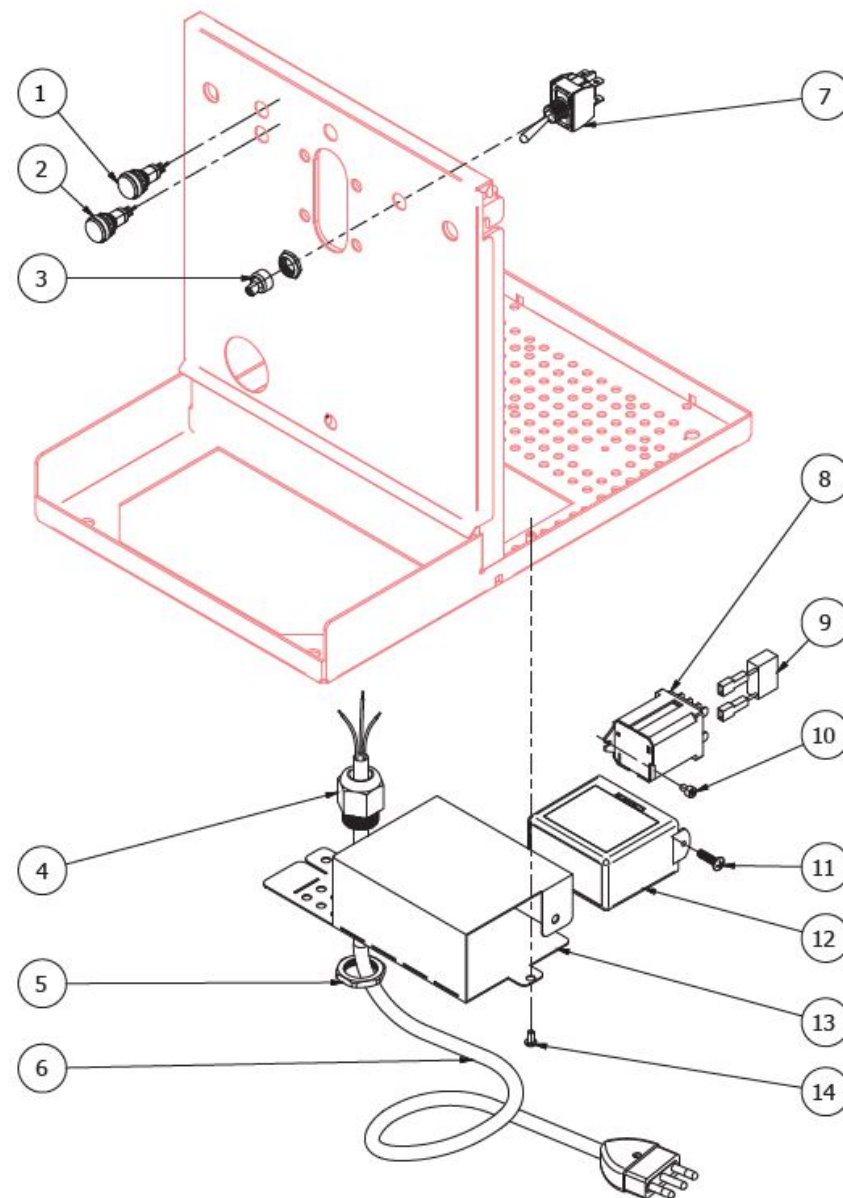

BEZZERA

STREGA

TABLE 7 - (up to 01/03/2016)
STREGA

POS	CODE	DESCRIPTION
1	7633622	GREEN LAMP 110/240V
2	7633621	ORANGE LAMP 110/240V
3	7372507	SWTCH PROTECTION PLASTIC
4	7614007	CABLE-PRESS PG13,5
5	7614006	NUT PG13,5
6	7551001	CABLE WITH USA PLUG 125V 15A
6	7551003	CABLE WITH USA PLUG 250V 20A
6	7555001	CABLE WITH SCHUKO PLUG
6	7554001	CABLE WITH ENGLISH PLUG
6	7552001	CABLE WITH AUSTRALIAN PLUG
6	7555003	CABLE WITH SWITZERLAND PLUG
7	7633326	BIPOLAR SWITCH LEVER
8	7635419	RELAY 16A 220/230V
8	7635420	RELAY 16A 240V
8	7635403	RELAY 30A 110V (only TOP version)
8	7635410	RELAY 30A 220/230V (only TOP version)
8	7635401	RELAY 30A 240V (only TOP version)
8	7635418	RELAY 16A 110V
9	7663005R	FILTER RC
10	7816017	SCREW TCEI M4X6
11	7819404	TAPPING SCREW TPS D4.8X16 UNI 6955 A2
12	7661043.01PR	LEVEL REGULATOR 3 PROBES 220/240V
12	7661033.02PR	LEVEL REGULATOR 3 PROBES 110/120V
13	5035709.01LL	ELECTRIC PARTS SUPPORT PLATE
13	5035718.01LL	ELECTRIC PARTS SUPPORT PLATE (only TOP version)
14	7819908	SCREW TTEI M4X8

BEZZERA

STREGA

TABLE 7 - (up to 01/03/2016)
STREGA