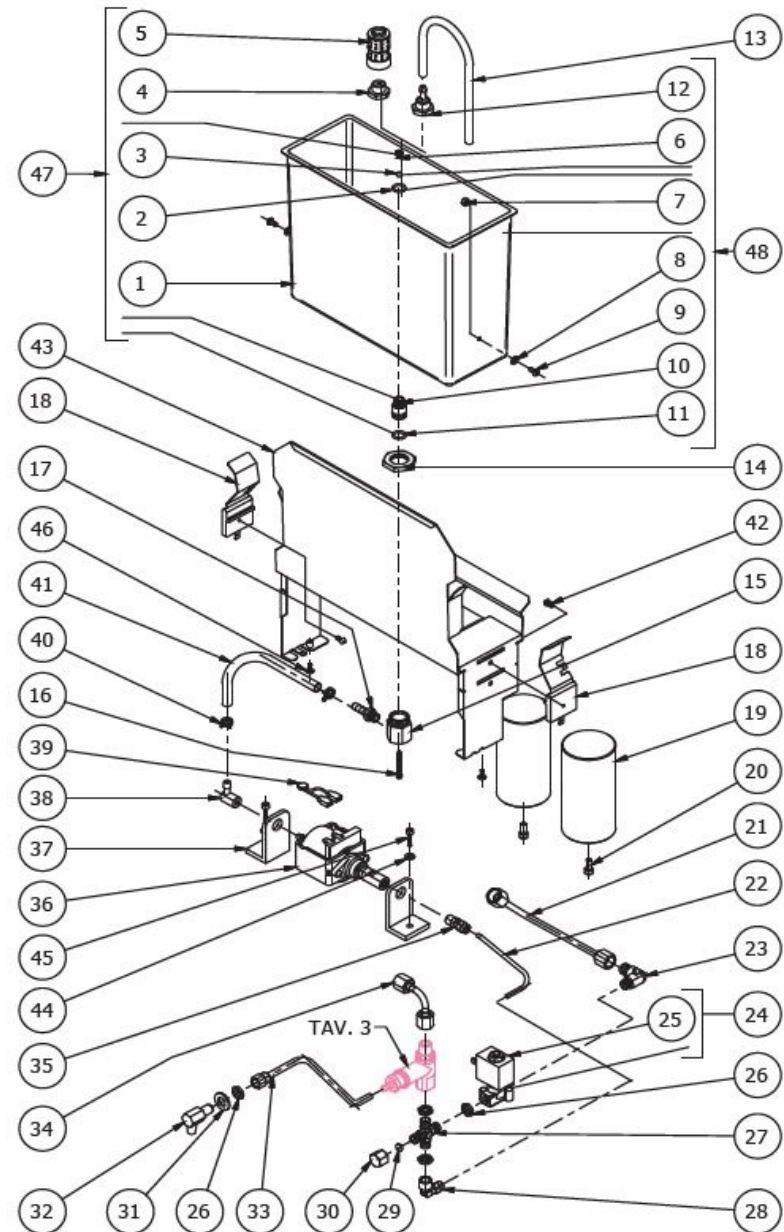

BEZZERA

STREGA

TABLE 2
STREGA Mod. S

TABLE 2
STREGA Mod. S

POS	CODE	DESCRIPTION
27	7304001TR	UNION 1/8
28	7303034TR	UNION ELBOW 1/8
29	5492019	GASKET D8 X 2 ASBESTOS FREE
30	5221835	CAP NUT 1/8
31	7815001	WASHER D10 UNI 6592 A2
32	5283018CM	DRAIN FITTING FOR SURPRESSION VALVE 1/8•G CHROMED
33	5194559LL	SURPRESSION VALVE HOSE
34	5162236.01LL	SURPRESSION VALVE - HEAT EXCHANGER HOSE
35	7303036TR	STRAIGHT FITTING 1/8
36	7731018	VIBRATION PUMP EX5 100V C/OR
36	7731019	VIBRATION PUMP EX5 120V WITH OR
36	7731022	VIBRATION PUMP EX5 220V 60HZ WITH OR
36	7731020	VIBRATION PUMP EX5 230V WITH OR
36	7731021	VIBRATION PUMP EX5 240V WITH OR
37	7470602	VIBRATION-DAMPING
38	7303006	RUBBER-HOLDER FITTING
39	7634816	THERMIC SAFETY DEVICE 100°C AUTOMATIC
40	7611512	CLAMP
41	5194529	CRISTAL HOSE D6 X 9 L=150MM
42	7809806	SCREW TC M 3,5X8 PLASTITE
43	5963009.03	ASSEMBLY TANK SUPPORT
44	7805009	PLAIN WASHER D5 X 11 X 1
45	7816004	SCREW TCEI M4 X 16
46	7816009	SCREW TCEI M4X10
47	5963070.03	ASSEMBLY TANK WITH FILTER
48	5963071.03	ASSEMBLY TANK WITH RUBBER-HOLDER