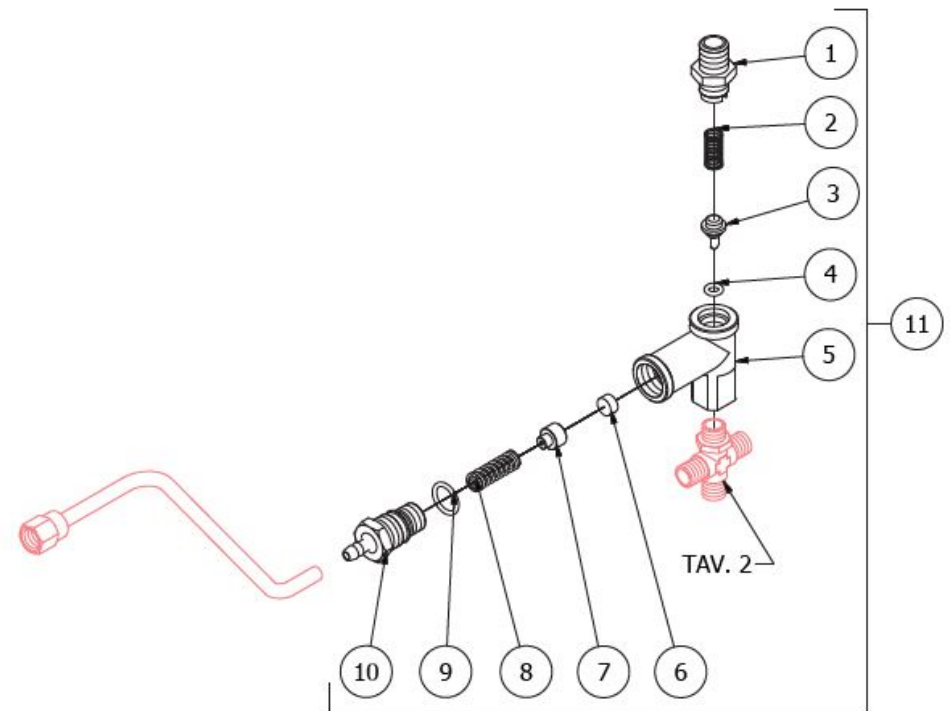

BEZZERA

STREGA

TABLE 2B
STREGA Mod. R

TABLE 3 - (up to 30/10/2012)
STREGA

POS	CODE	DESCRIPTION
1	5302017TP	STRAIGHT FITTING M12 H26.5 OT
2	5471505	SPRING
3	5224615TP	GASKET-HOLDER
4	7496018	OR GASKET 105 VITON
5	5283049	SURPRESSION VALVE BODY
6	5493001	GASKET D8 X 4 EPT 70SH
7	5224619TP	GASKET-HOLDER
8	5471506.01	CALIBRATED SPRING D1 H26 AISI 302
9	7496052	OR GASKET 114
10	5302072	RUBBER-HOLDER FITTING
11	5965165	ASSEMBLY SURPRESSION VALVE 12BAR

TABLE 3 - (up to 30/10/2012)
STREGA

BEZZERA**STREGA**TABLE 3 - (from 31/10/2012)
STREGA

POS	CODE	DESCRIPTION
1	5302017TP	STRAIGHT FITTING M12 H26.5 OT
2	5471505	SPRING
3	5224615TP	GASKET-HOLDER
4	7496018	OR GASKET 105 VITON
5	5283053TP	SURPRESSION VALVE BODY
6	5493042	GASKET D.11X3
7	5224620TP	GASKET-HOLDER
8	5471539	CALIBRATED SPRING D.1,6
9	7496052	OR GASKET 114
10	5302077TP	RUBBER-HOLDER FITTING
11	5965212.01AL	ASSEMBLY SURPRESSION VALVE 12BAR
12	5471019	INOX WIRE FILER D8,5X5 AISI304