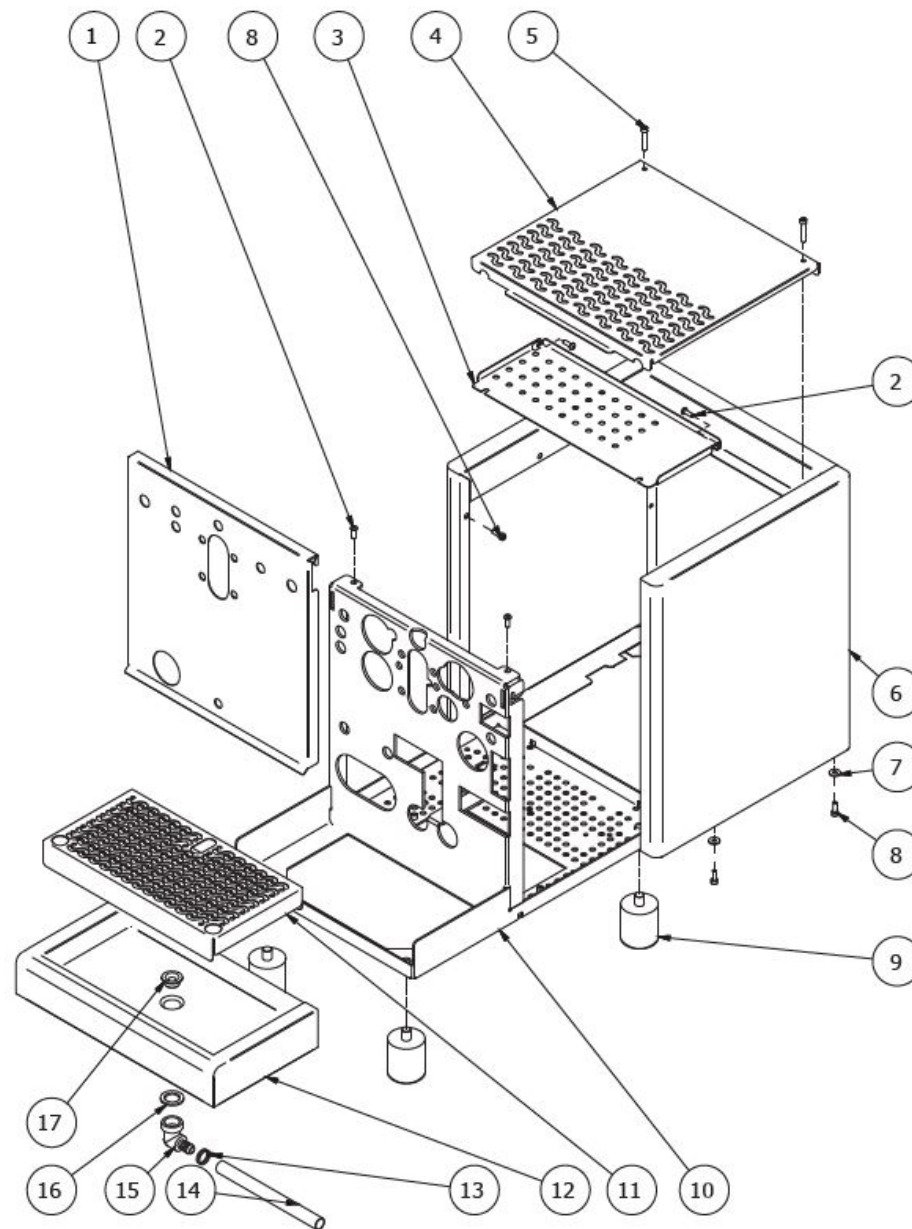

BEZZERA

STREGA

TABLE 1A
STREGA Mod. R

POS	CODE	DESCRIPTION
1	5074466SG	GROUP FRONTAL (up to 01.03.16)
1	5074466.01SG	GROUP FRONTAL (from 02.03.16)
2	7819901	SCREW TTEI M4X12 ISO 7380 A2 INOX
3	5056330LW	CUPS-HEATER
4	5074620LW	CUPS-HEATER GRID
5	7819911	SCREW TTEI M4X25
6	5344025.01	BODY STAINLESS STEEL POLISHED
7	7809804	PLAIN WASHER D4
8	7816002	SCREW TCEI M4X12
9	7474218	FEET M10 D40X46
10	5340003.05LL	CHASSIS BLACK
11	5074617LW	DIP TRAY GRID
12	5340503LL	DRIP TRAY STAINLESS STEEL POLISHED
13	7611502	CLAMP D14
14	7303502	HOSE D14 L=1.5M PLASTIC
15	5224403.01	RUBBER-HOLDER D11 OT
16	5492022	GASKET D25 X 17 X 2
17	5225230	FITTING 3/8

BEZZERA

STREGA

TABLE 1A
STREGA Mod. R