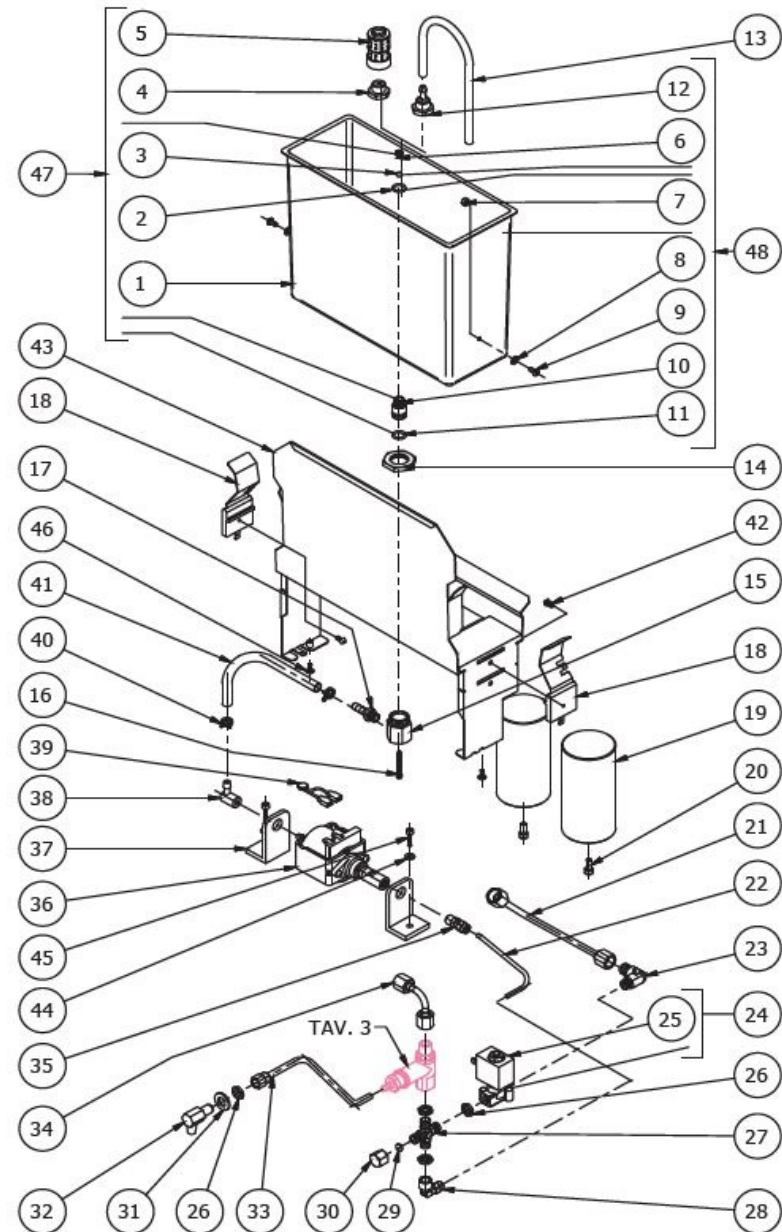

TABLE 2
STREGA Mod. S

POS	CODE	DESCRIPTION
27	7304001TR	UNION 1/8
28	7303034TR	UNION ELBOW 1/8
29	5492019	GASKET D8 X 2 ASBESTOS FREE
30	5221835	CAP NUT 1/8
31	7815001	WASHER D10 UNI 6592 A2
32	5283018CM	DRAIN FITTING FOR SURPRESSION VALVE 1/8•G CHROMED
33	5194559LL	SURPRESSION VALVE HOSE
34	5162236.01LL	SURPRESSION VALVE - HEAT EXCHANGER HOSE
35	7303036TR	STRAIGHT FITTING 1/8
36	7731018	VIBRATION PUMP EX5 100V C/OR
36	7731019	VIBRATION PUMP EX5 120V WITH OR
36	7731022	VIBRATION PUMP EX5 220V 60HZ WITH OR
36	7731020	VIBRATION PUMP EX5 230V WITH OR
36	7731021	VIBRATION PUMP EX5 240V WITH OR
37	7470602	VIBRATION-DAMPING
38	7303006	RUBBER-HOLDER FITTING
39	7634816	THERMIC SAFETY DEVICE 100°C AUTOMATIC
40	7611512	CLAMP
41	5194529	CRISTAL HOSE D6 X 9 L=150MM
42	7809806	SCREW TC M 3,5X8 PLASTITE
43	5963009.03	ASSEMBLY TANK SUPPORT
44	7805009	PLAIN WASHER D5 X 11 X 1
45	7816004	SCREW TCEI M4 X 16
46	7816009	SCREW TCEI M4X10
47	5963070.03	ASSEMBLY TANK WITH FILTER
48	5963071.03	ASSEMBLY TANK WITH RUBBER-HOLDER

TABLE 2
STREGA Mod. S