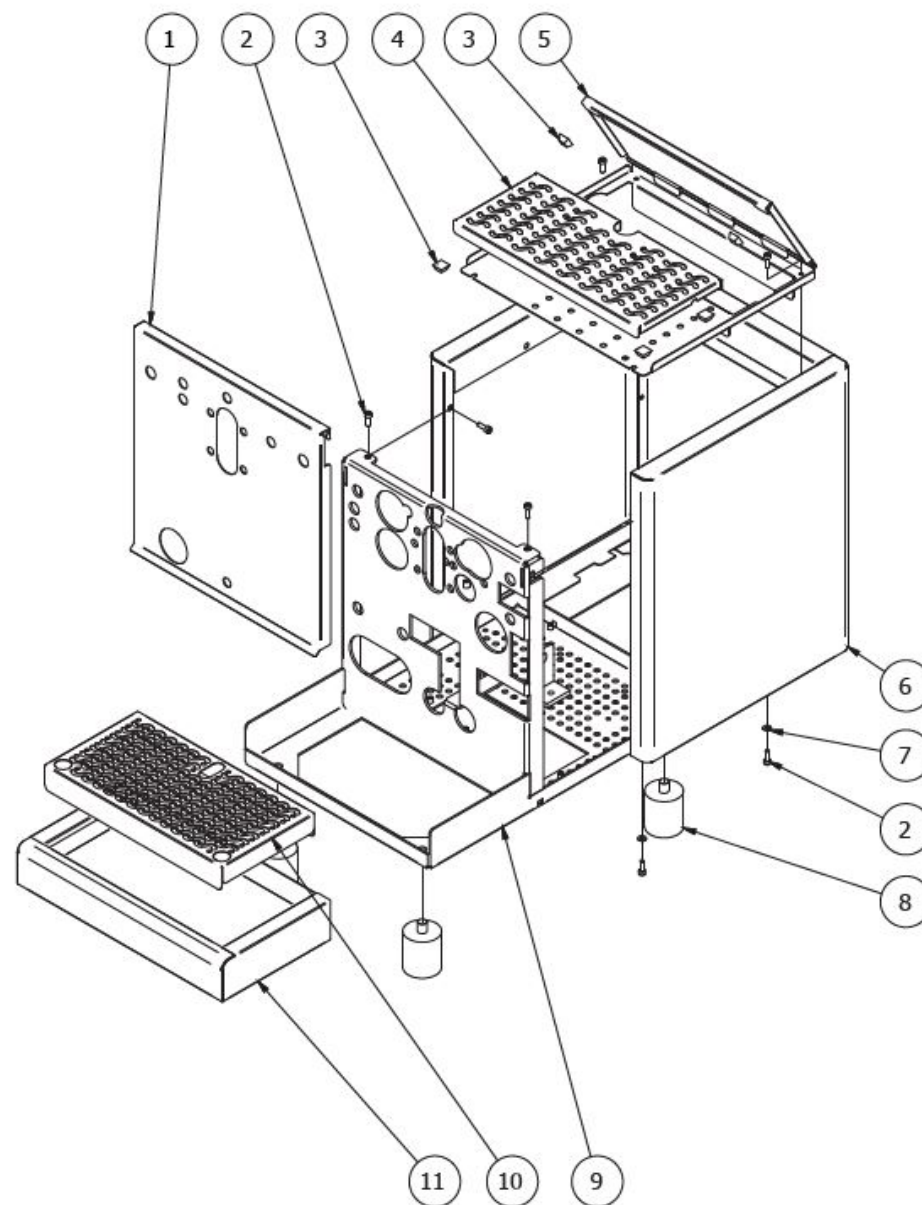

STREGA

COD. 9942051.04

REV. 00

BEZZERA**STREGA**

TABLE 1
STREGA Mod. S - TOP

POS	CODE	DESCRIPTION
1	5074466.01SG	GROUP FRONTAL (from 02.03.16)
1	5074466SG	GROUP FRONTAL (up to 01.03.16)
2	7816002	SCREW TCEI M4X12
3	7474217	ADHESIVE FEET 12,7 H5,8
4	5074616LW	CUPS-HEATER GRID
5	5961602.01	CUPS-HEATER
6	5344025.01	BODY STAINLESS STEEL POLISHED
7	7809804	PLAIN WASHER D4
8	7474218	FEET M10 D40X46
9	5340003.05LL	CHASSIS BLACK
10	5074617LW	DIP TRAY GRID
11	5340503DL	DRIP TRAY STAINLESS STEEL POLISHED

BEZZERA**STREGA**

TABLE 1
STREGA Mod. S - TOP

BEZZERA**STREGA**TABLE 1A
STREGA Mod. R

POS	CODE	DESCRIPTION
1	5074466SG	GROUP FRONTAL (up to 01.03.16)
1	5074466.01SG	GROUP FRONTAL (from 02.03.16)
2	7819901	SCREW TTEI M4X12 ISO 7380 A2 INOX
3	5056330LW	CUPS-HEATER
4	5074620LW	CUPS-HEATER GRID
5	7819911	SCREW TTEI M4X25
6	5344025.01	BODY STAINLESS STEEL POLISHED
7	7809804	PLAIN WASHER D4
8	7816002	SCREW TCEI M4X12
9	7474218	FEET M10 D40X46
10	5340003.05LL	CHASSIS BLACK
11	5074617LW	DIP TRAY GRID
12	5340503LL	DRIP TRAY STAINLESS STEEL POLISHED
13	7611502	CLAMP D14
14	7303502	HOSE D14 L=1.5M PLASTIC
15	5224403.01	RUBBER-HOLDER D11 OT
16	5492022	GASKET D25 X 17 X 2
17	5225230	FITTING 3/8