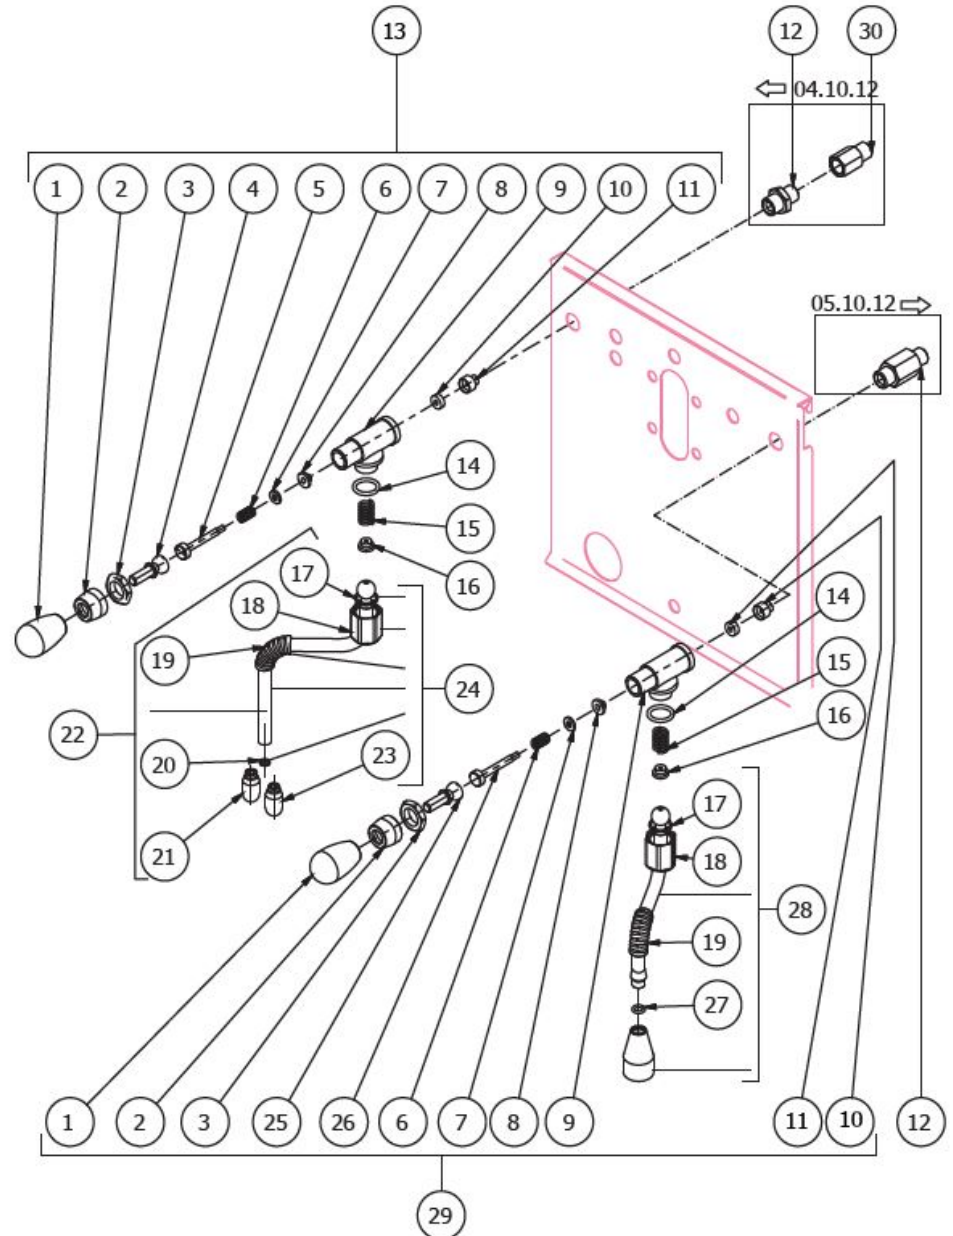

BEZZERA

STREGA

TABLE 6 - (up to 20/09/2011)
STREGA

POS	CODE	DESCRIPTION
1	7371511.01	LEVER KNOB
2	5222823CM	RING NUT 3/8
3	5221826CM	NUT 3/8
4	5225610	ARTICULATION M8 INOX
5	5260204DL	SHAFT D12X47
6	5471513	SPRING
7	5261801	WASHER D11
8	5494004	GASKET D12 X 6 PTFE GRAPHITIZED
9	5283047TW	TAP BODY OT
10	5496042	GASKET D11X4X4 EPT 70 (C6)
11	5224603TP	GASKET-HOLDER
12	5225410TP	FITTING M14XM13 H26
12	5302079	FITTING M14XM13 (from 05.10.2012)
13	5964085AL	ASSEMBLY TAP
14	7496072	OR GASKET 121
15	5471532	SPRING
16	5190501	COMPLETE CUP
17	7496073	OR GASKET 115 EP856
18	5221872TW	NUT 3/8
19	7371003	INSULATING
20	7496083	OR GASKET D4.5X1.5 NBR 70
21	7305010	TERMINAL 4 HOLES
22	7479958	ASSEMBLY STEAM HOSE TERMINAL 4 HOLES
23	7305013	TERMINAL 2 HOLES
24	7479975	ASSEMBLY STEAM HOSE TERMINAL 2 HOLES
25	5225608	ARTICULATION M8 INOX
26	5260203DL	SHAFT D12X47
27	7496084	GASKET
28	7479959	ASSEMBLY WATER HOSE
29	5964084AL	ASSEMBLY TAP

BEZZERA

STREGA

TABLE 6 - (up to 20/09/2011)
STREGA