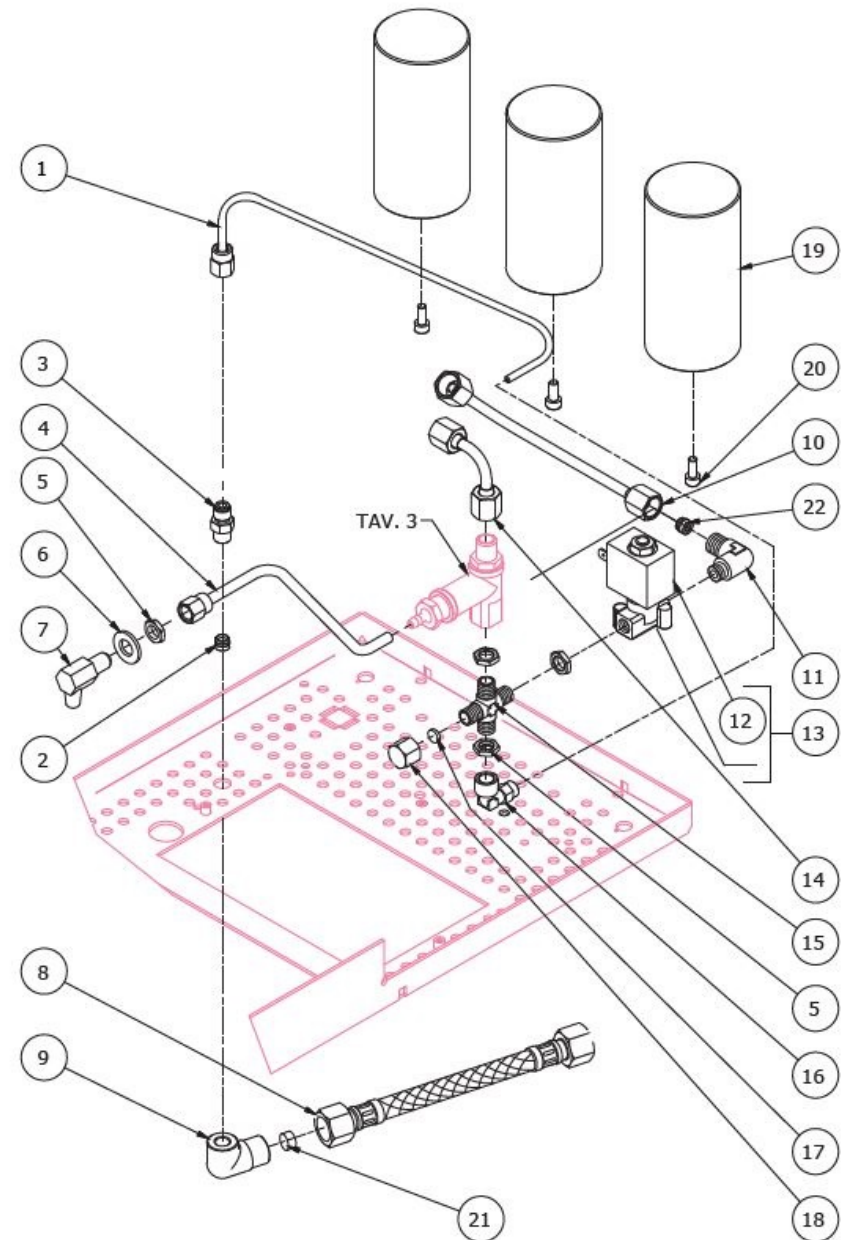

BEZZERA

STREGA

TABLE 2B
STREGA Mod. R

TABLE 3 - (up to 30/10/2012)
STREGA

POS	CODE	DESCRIPTION
1	5302017TP	STRAIGHT FITTING M12 H26.5 OT
2	5471505	SPRING
3	5224615TP	GASKET-HOLDER
4	7496018	OR GASKET 105 VITON
5	5283049	SURPRESSION VALVE BODY
6	5493001	GASKET D8 X 4 EPT 70SH
7	5224619TP	GASKET-HOLDER
8	5471506.01	CALIBRATED SPRING D1 H26 AISI 302
9	7496052	OR GASKET 114
10	5302072	RUBBER-HOLDER FITTING
11	5965165	ASSEMBLY SURPRESSION VALVE 12BAR

TABLE 3 - (up to 30/10/2012)
STREGA

BEZZERA**STREGA**TABLE 3 - (from 31/10/2012)
STREGA

POS	CODE	DESCRIPTION
1	5302017TP	STRAIGHT FITTING M12 H26.5 OT
2	5471505	SPRING
3	5224615TP	GASKET-HOLDER
4	7496018	OR GASKET 105 VITON
5	5283053TP	SURPRESSION VALVE BODY
6	5493042	GASKET D.11X3
7	5224620TP	GASKET-HOLDER
8	5471539	CALIBRATED SPRING D.1,6
9	7496052	OR GASKET 114
10	5302077TP	RUBBER-HOLDER FITTING
11	5965212.01AL	ASSEMBLY SURPRESSION VALVE 12BAR
12	5471019	INOX WIRE FILER D8,5X5 AISI304