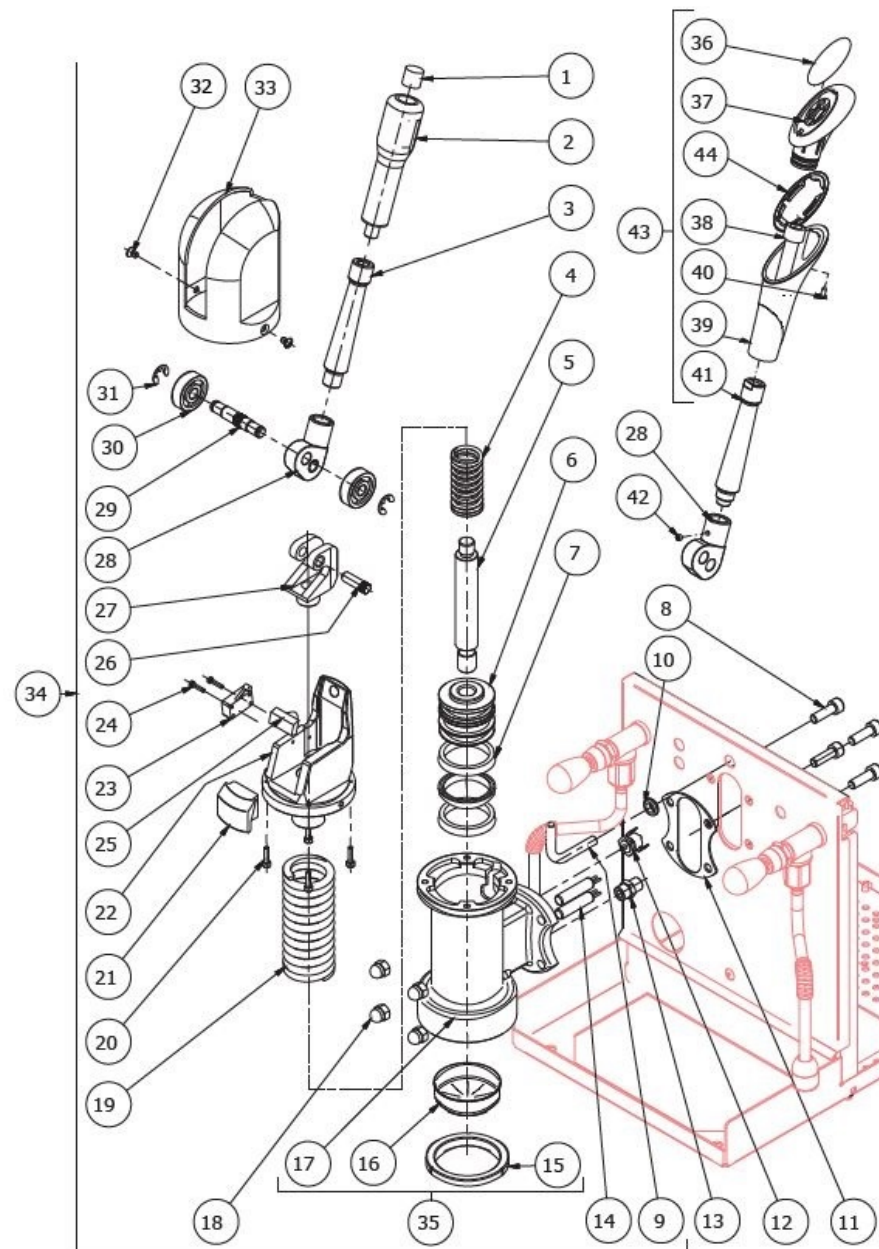

BEZZERA

STREGA

TABLE 5
STREGA

BEZZERA

STREGA

TABLE 5
STREGA

POS	CODE	DESCRIPTION
30	7471801	BALL BEARING D35 X 10 X 11
31	7800601	RING D9 UNI 7434 R150
32	7817401	SCREW TCS M5X8
33	5370604CM	LEVER GROUP CAP
34	5963563	ASSEMBLY GROUP WITHOUT LEVER 110V (only TANK-TOP VERSION)
34	5963562	ASSEMBLY GROUP WITHOUT LEVER 220/240V (only TANK-TOP VERSION)
34	5963567	ASSEMBLY GROUP WITHOUT LEVER 220/240V (only WATER SUPPLY VERSION)
34	5963566	ASSEMBLY GROUP WITHOUT LEVER 110V (only WATER SUPPLY VERSION)
35	5283052.01R	GROUP BODY CHROMED + GASKET + SHOWER
36	5371205	PLATE WITH LOGO
37	5371204	PLUG CHROMED
38	7816026	SCREW TCEI M12X60
39	5371203	HANDLE
40	7809806	SCREW TC M 3,5X8 PLASTITE
40	7809810	SCREW TC M3.5X8
41	5263203CM	LEVER CHROMED
42	7812802	DOWEL M5
43	5960510.01	ASSEMBLY LEVER
44	7493021	GASKET (from 19.06.15)

BEZZERA

STREGA

TABLE 5
STREGA

BEZZERA

STREGA

TABLE 6 - (up to 20/09/2011)
STREGA

POS	CODE	DESCRIPTION
1	7371511.01	LEVER KNOB
2	5222823CM	RING NUT 3/8
3	5221826CM	NUT 3/8
4	5225610	ARTICULATION M8 INOX
5	5260204DL	SHAFT D12X47
6	5471513	SPRING
7	5261801	WASHER D11
8	5494004	GASKET D12 X 6 PTFE GRAPHITIZED
9	5283047TW	TAP BODY OT
10	5496042	GASKET D11X4X4 EPT 70 (C6)
11	5224603TP	GASKET-HOLDER
12	5225410TP	FITTING M14XM13 H26
12	5302079	FITTING M14XM13 (from 05.10.2012)
13	5964085AL	ASSEMBLY TAP
14	7496072	OR GASKET 121
15	5471532	SPRING
16	5190501	COMPLETE CUP
17	7496073	OR GASKET 115 EP856
18	5221872TW	NUT 3/8
19	7371003	INSULATING
20	7496083	OR GASKET D4.5X1.5 NBR 70
21	7305010	TERMINAL 4 HOLES
22	7479958	ASSEMBLY STEAM HOSE TERMINAL 4 HOLES
23	7305013	TERMINAL 2 HOLES
24	7479975	ASSEMBLY STEAM HOSE TERMINAL 2 HOLES
25	5225608	ARTICULATION M8 INOX
26	5260203DL	SHAFT D12X47
27	7496084	GASKET
28	7479959	ASSEMBLY WATER HOSE
29	5964084AL	ASSEMBLY TAP