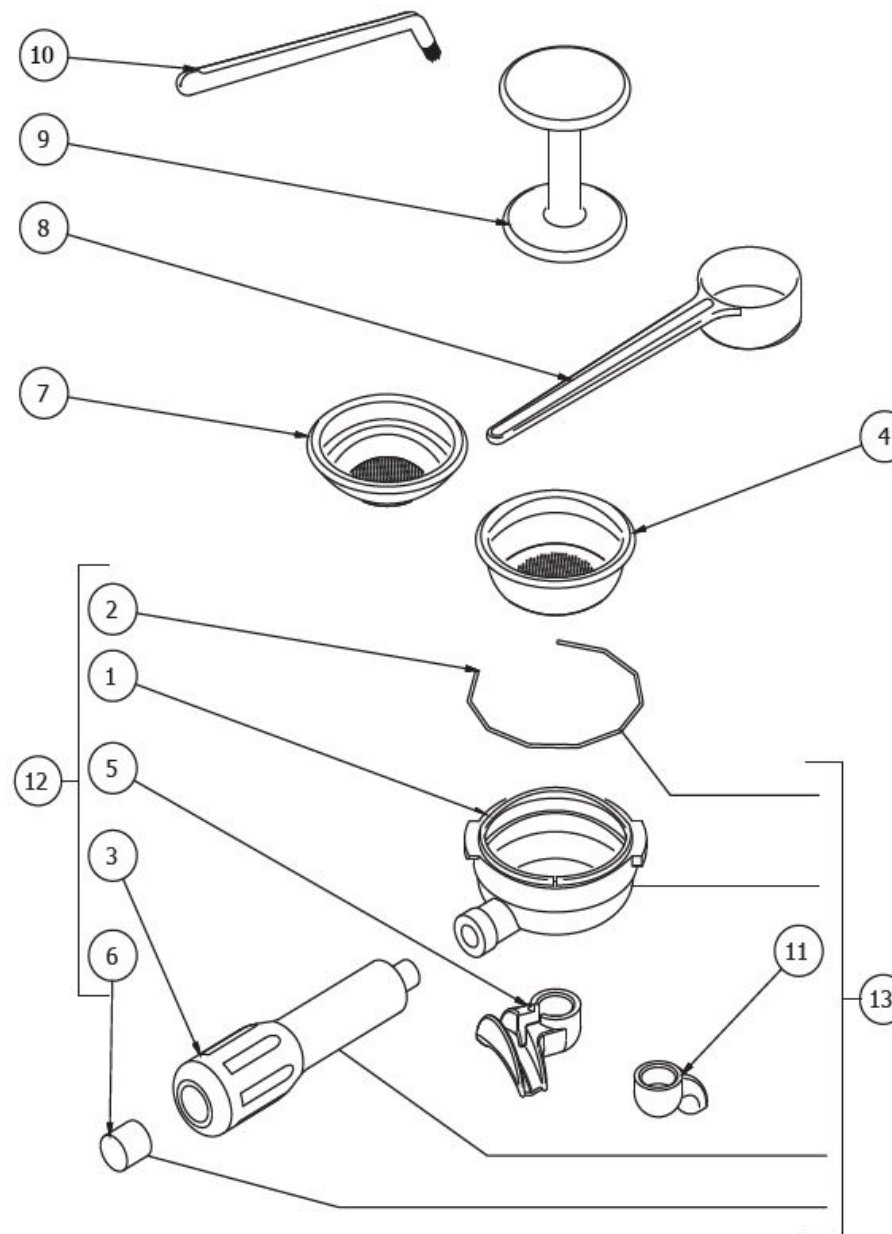

BEZZERA

STREGA

TABLE 8 - (up to 02/12/2012)
STREGA

POS	CODE	DESCRIPTION
1	5286017TW	FILTER-HOLDER
2	5471527	FILTER-HOLDER SPRING D1.2 AISI 302
3	7371502	KNOB POLISHED
4	5471026.01	FILTER 2 CUPS 14 GRAMS WITH RUN CHANNEL
4	5471035	FILTER 2 CUPS 16 GRAMS AISI 304 WITH RUN CHANNEL
4	5471021.01	FILTER 2 CUPS 12 GRAMS AISI 304 WITH RUN CHANNEL
5	7305007TW	SPOUT 2 WAY
6	5373915CM	KNOB CHROME CAP
7	5471031.01	FILTER 1 CUP 8 GRAMS WITH RUN CHANNEL
8	5372101	MEASURER
9	5373001	COFFEE-PRESS
10	7990603	CLEANING BRUSH
11	7305006TW	SPOUT 1 WAY
12	5965582R	ASSEMBLY FILTER-HOLDER 2 CUPS
13	5965581R	ASSEMBLY FILTER-HOLDER 1 CUP

BEZZERA

STREGA

TABLE 8 - (up to 02/12/2012)
STREGA