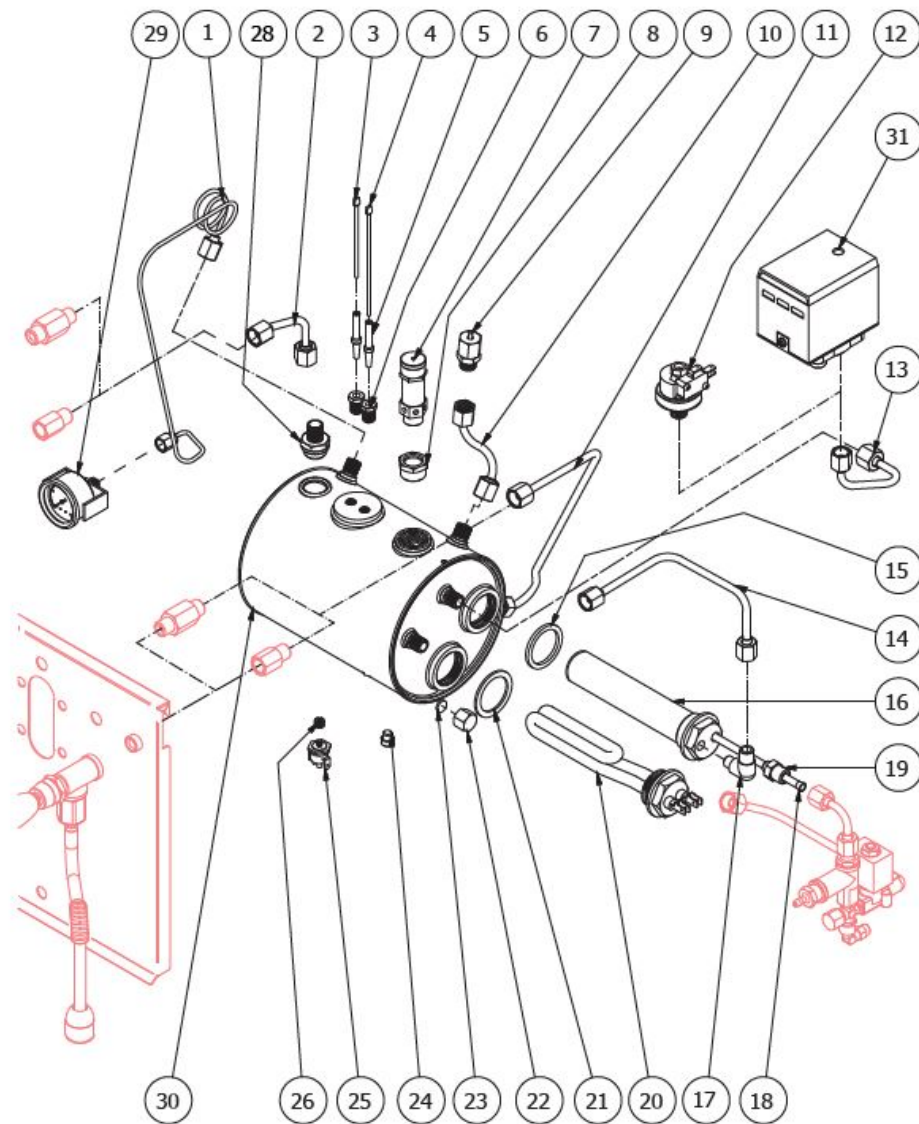

BEZZERA

STREGA

TABLE 4
STREGA

POS	CODE	DESCRIPTION
1	7400901	PRESSURE GAUGE CAPILLARY
2	5162234LL	STEAM TAP HOSE
3	5265819	LEVEL PROBE D3 X 80 X 6.3
4	5265812	MINIMUM LEVEL PROBE D3 X 110 X 4.8
5	5192001	PROBE SHEATH D8 X 45 HOLE D3 PTFE
6	5225205	STRAIGHT FITTING M10 OT
7	7452509.02	SAFETY VALVE (from 01.03.11)
8	5225413	REDUCTION GEAR 1/2
9	7452511	VALVE
10	5162239.01LL	VALVE HOSE
11	5162233LL	WATER TAP HOSE
12	7433013	PRESSOSTAT XP/100 1/4
13	5162288LL	PRESSURE SWITCH HOSE
14	5162318LL	EXCHANGER HOSE-GROUP
15	5495007	GASKET D32 X 3 BRASS
16	5329019DC-AL	2 HOLES HEAT EXCHANGER 140MM
17	5301504TR	UNION ELBOW 1/8
18	5192301	SUCTION HOSE D6 L=130MM PTFE
19	5302006TP	STRAIGHT FITTING 1/8
20	5721127TP	HEATING ELEMENT 1350 110V
20	5722240TP	HEATING ELEMENT COPPER 220/240V - 1250/1450W
21	5492025	GASKET D42x32x2 PTFE
22	5221813	CAP NUT M12
23	5492008	GASKET D10.5 X 2
24	5227002	SCREW M8 X 6 OT
25	7434009	THERMOSTAT MANUAL 16A 135°C
26	5227007	DOWEL M8 X 6 HOLE M4
28	5302005	STRAIGHT FITTING 3/8
29	7432522	PRESSURE GAUGE D40 3BAR
30	5320501.02BL	ASSEMBLY BOILER POLISHED

BEZZERA

STREGA

TABLE 4
STREGA