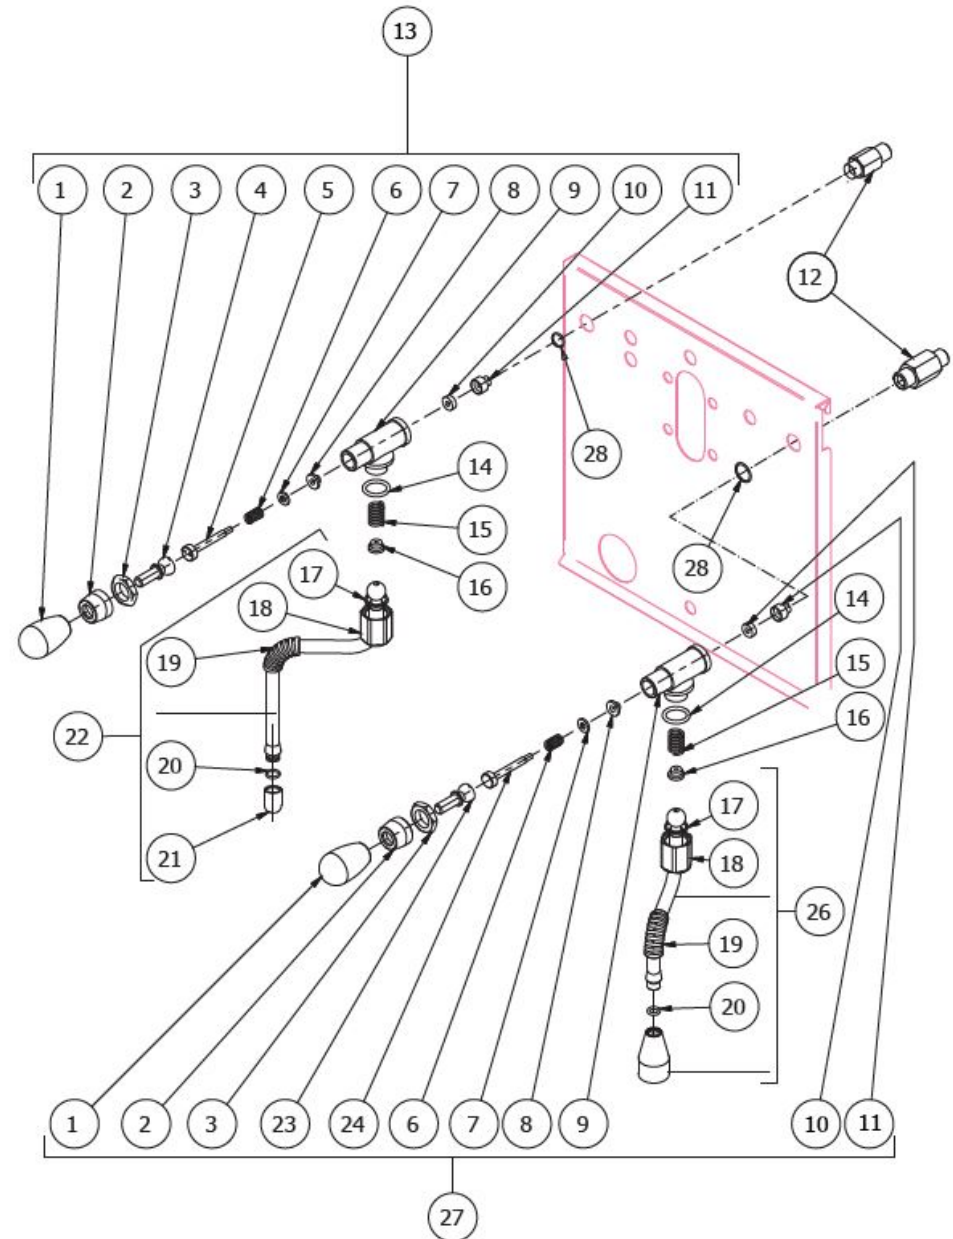

TABLE 6 - (from 29/01/2014)
STREGA

POS	CODE	DESCRIPTION
1	7371511.01	LEVER KNOB
2	5222823CM	RING NUT 3/8
3	5221826CM	NUT 3/8
4	5225610	ARTICULATION M8 INOX
5	5260204DL	SHAFT D12X47
6	5471513	SPRING
7	5261801	WASHER D11
8	5494004	GASKET D12 X 6 PTFE GRAPHITIZED
9	5283055TW	TAP BODY OT FOR OR
10	5496042	GASKET D11X4X4 EPT 70 (C6)
11	5224603TP	GASKET-HOLDER
12	5225417TP	FITTING M14XM13 WHIT OR
13	5964085.01AL	ASSEMBLY TAP WITH OR
14	7496072	OR GASKET 121
15	5471532	SPRING
16	5190501	COMPLETE CUP
17	5494017	OR GASKET 115 EP856
18	5221872TW	NUT 3/8
19	7371003	INSULATING
20	7496084	GASKET
21	7305014	TERMINAL 2 HOLES
22	7479990.01TW	ASSEMBLY STEAM HOSE TERMINAL 2 HOLES
23	5225608	ARTICULATION M8 INOX
24	5260203DL	SHAFT D12X47
26	7479985.01TW	ASSEMBLY WATER HOSE
27	5964084.01AL	ASSEMBLY TAP WITH OR
28	7496052	OR GASKET 114

TABLE 6 - (from 29/01/2014)
STREGA